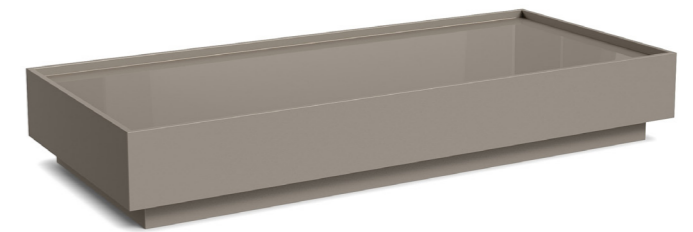

BRICK

DIMENSIONS

W 71"
D 31"
H 11"

LIMITED AVAILABILITY

FINISHES

URANO LACQUER
BRONZE MIRROR

FINISHES

AMERICAN WALNUT
MOCCA PAINTED GLASS

FINISHES

URANO LACQUER
URANO PAINTED GLASS