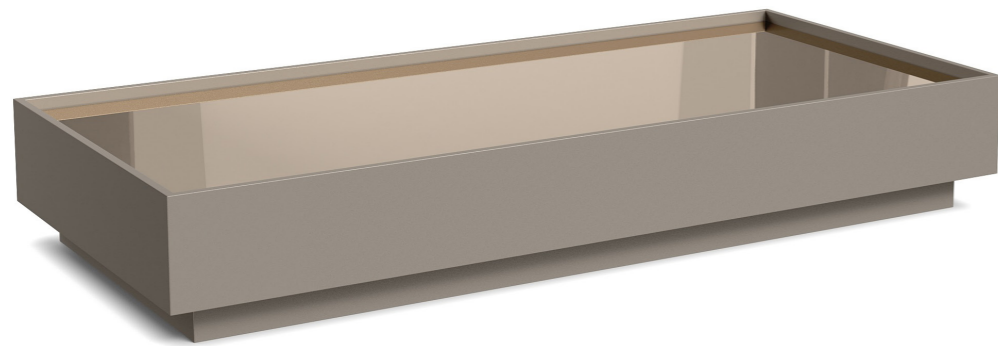

BRICK

DIMENSIONS

W 71"
D 31"
H 11"

LIMITED AVAILABILITY

FINISHES

URANO LACQUER
BRONZE MIRROR

FINISHES

AMERICAN WALNUT
MOCCA PAINTED GLASS

FINISHES

URANO LACQUER
URANO PAINTED GLASS