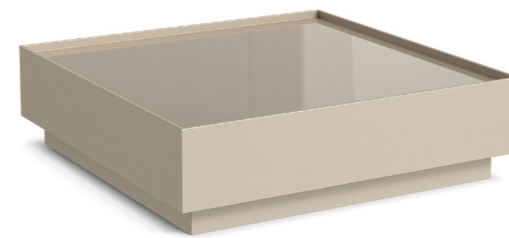

BRICK

DIMENSIONS

W 39"
D 39"
H 11"

LIMITED AVAILABILITY

FINISHES

AMERICAN WALNUT
BRONZE MIRROR

FINISHES

STARDUST
STARDUST PAINTED GLASS

FINISHES

AMERICAN WALNUT
MOCCA PAINTED GLASS