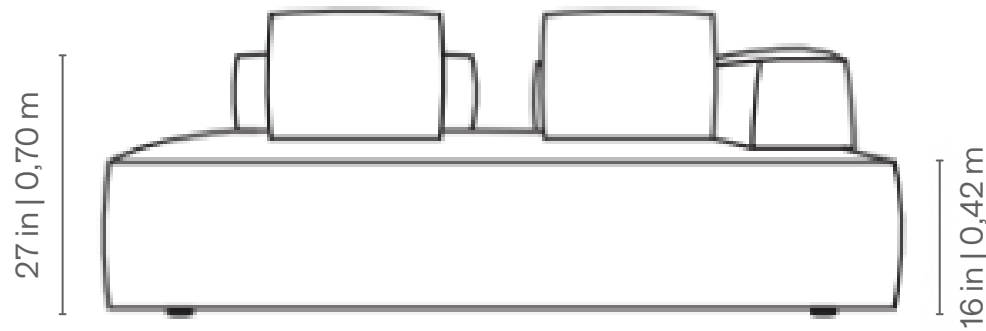

LIVING ROOM SOFAS
SOFÁS LIVING | SOFÁS PARA LIVING

HARMONY

BILBAU

LIVING ROOM SOFAS
SOFÁS LIVING | SOFÁS PARA LIVING

SEAT MODULE

39 x 39 in | 1,00 x 1,00 m
47 x 39 in | 1,20 x 1,00 m
55 x 39 in | 1,40 x 1,00 m
63 x 39 in | 1,60 x 1,00 m
71 x 39 in | 1,80 x 1,00 m
79 x 39 in | 2,00 x 1,00 m
87 x 39 in | 2,20 x 1,00 m
94 x 39 in | 2,40 x 1,00 m

ONE ARM BACKREST

31 x 31 in | 0,80 x 0,80 m 1 Pillows
39 x 31 in | 1,00 x 0,80 m 1 Pillows
47 x 31 in | 1,20 x 0,80 m 1 Pillows

CORNER SEAT

20 x 39 in | 0,50 x 1,00 m

ARMLESS BACKREST

31 x 13 in | 0,80 x 0,34 m 1 Pillows
39 x 13 in | 1,00 x 0,34 m 1 Pillows
47 x 13 in | 1,20 x 0,34 m 1 Pillows

Measures may vary slightly.
We reserve the right to make changes without prior consultation.
For more information, see our Comfort Guide.

Assento costurado com fole 1,0cm. Encosto solto costurado com fole 1,0cm. Almofada decorativa 60x60cm acompanhando encosto. Pés em polipropileno injetado na cor preta.