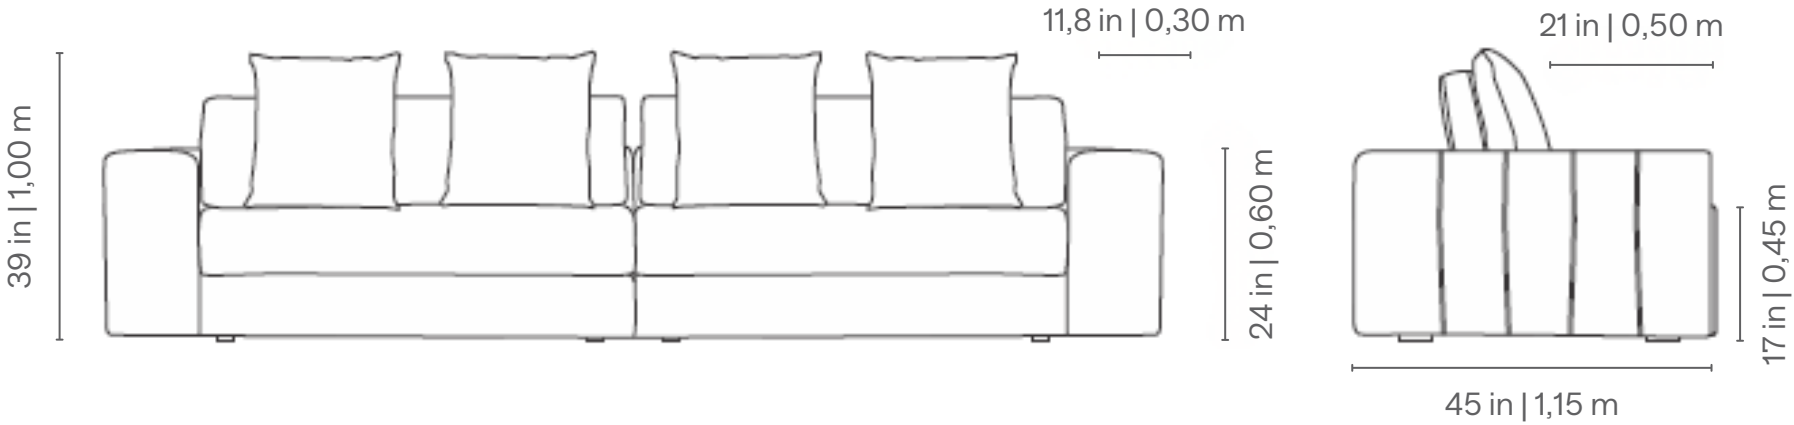

ATHENA

LIVING ROOM SOFAS
SOFÁS LIVING | SOFÁS PARA LIVING

HARMONY