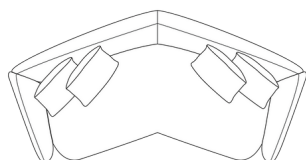

2 ARMS CURVED

102 x 53 in | 2,60 x 1,36 m	4 Pillows
110 x 54 in | 2,80 x 1,39 m	4 Pillows
118 x 55 in | 3,00 x 1,42 m	4 Pillows
126 x 57 in | 3,20 x 1,45 m	5 Pillows