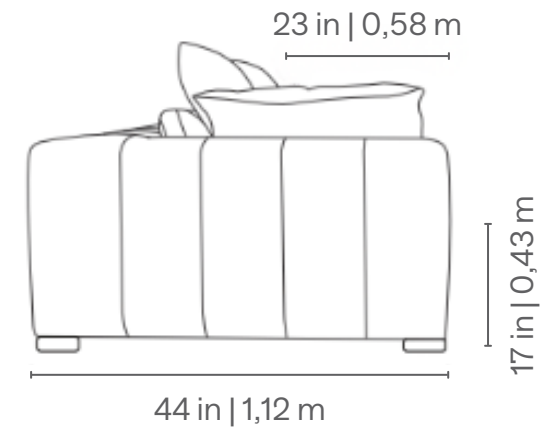

ARTTIS

LIVING ROOM SOFAS
SOFÁS LIVING | SOFÁS PARA LIVING

HARMONY