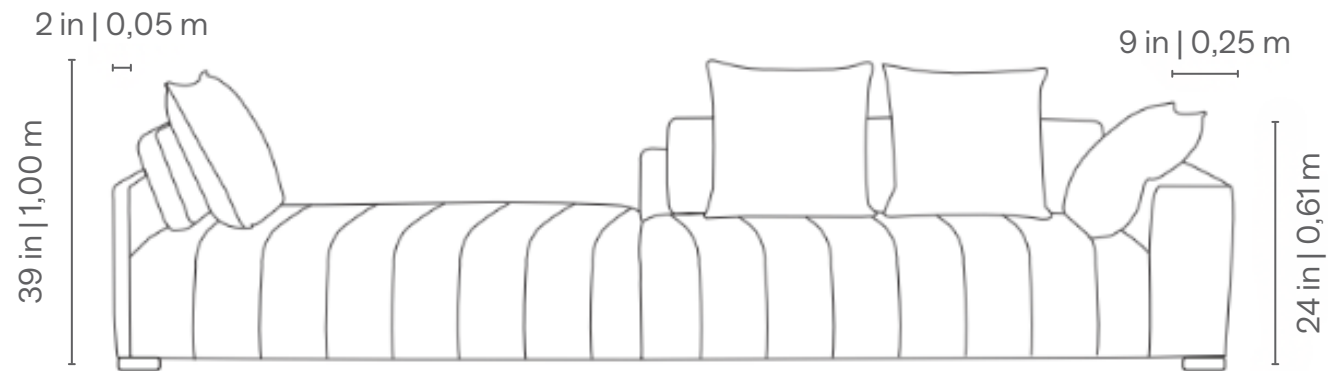

ARTTIS

LIVING ROOM SOFAS
SOFÁS LIVING | SOFÁS PARA LIVING

HARMONY