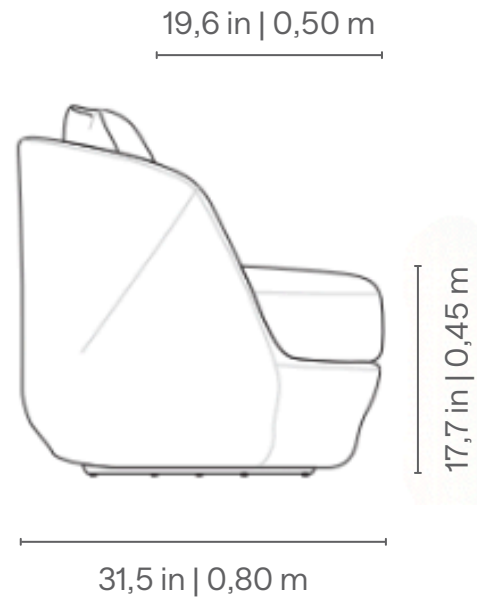

ARMCHAIRS POLTRONAS | SILLONES

ASS
1

BRA
1

■ BODY
Corpo | Cuerpo

■ BOX
Caixa | Caja

HARMONY

A M E

ARMCHAIRS
POLTRONAS | SILLONES

Backrest: fixed, with double backsitch.
Armrests: fixed, with double backsitch.
Seat: fixed, with double backsitch.
Seat cushion: fixed, with double backsitch.
Decorative Cushion: loose, without seam detail.
Base: fixed, with black injected polypropylene feet, or swivel base in carbon steel in black microtextured electrostatic painting, covered in fabric.