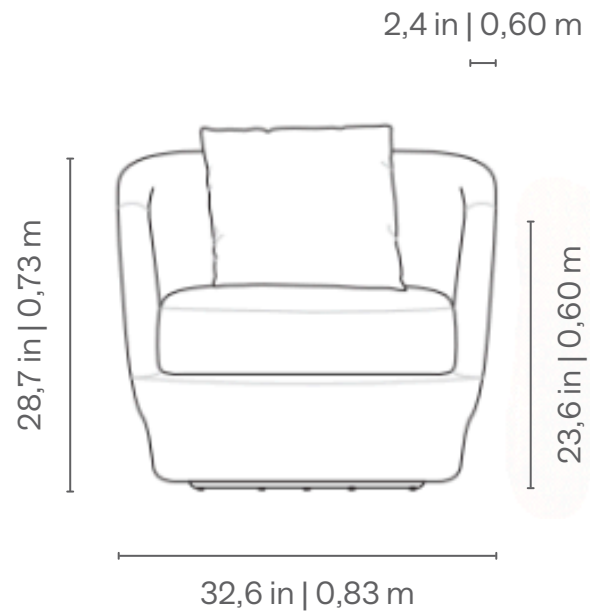

A M E

ARMCHAIRS POLTRONAS | SILLONES

ASS
1

BRA
1