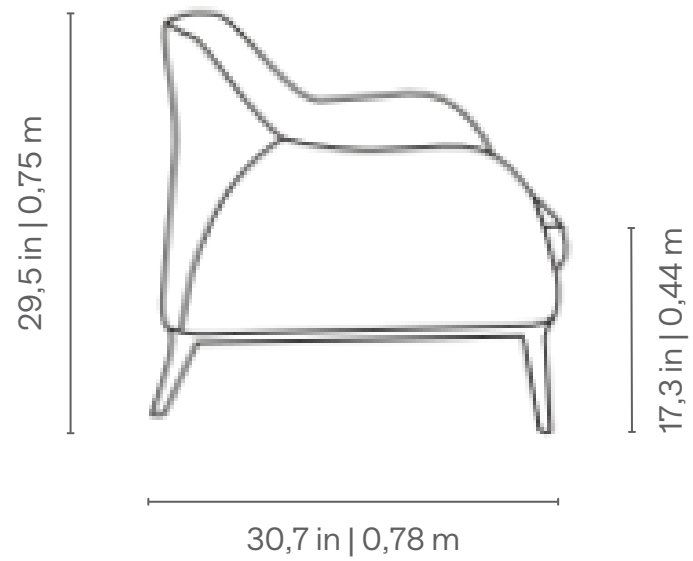

ARMCHAIRS
POLTRONAS | SILLONES

HARMONY

ALMERIA

ARMCHAIRS
POLTRONAS | SILLONES

Seat: fixed, without seam detail.
Seat cushion: fixed, with simple backsitch.
Backrest: fixed, with double backsitch and bellows.
Armrests: fixed, with double backstitch and bellows.
Base: wooden, available in varnish, lacquer and metallic lacquer finishes.