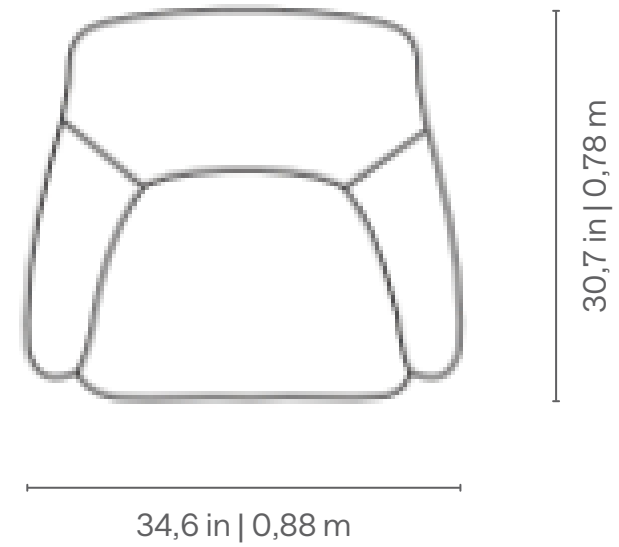

ARMCHAIRS
POLTRONAS | SILLONES

HARMONY

ALMERIA

ARMCHAIRS
POLTRONAS | SILLONES

Seat: fixed, without seam detail.
Seat cushion: fixed, with simple backsitch.
Backrest: fixed, with double backsitch and bellows.
Armrests: fixed, with double backstitch and bellows.
Base: wooden, available in varnish, lacquer and metallic lacquer finishes.