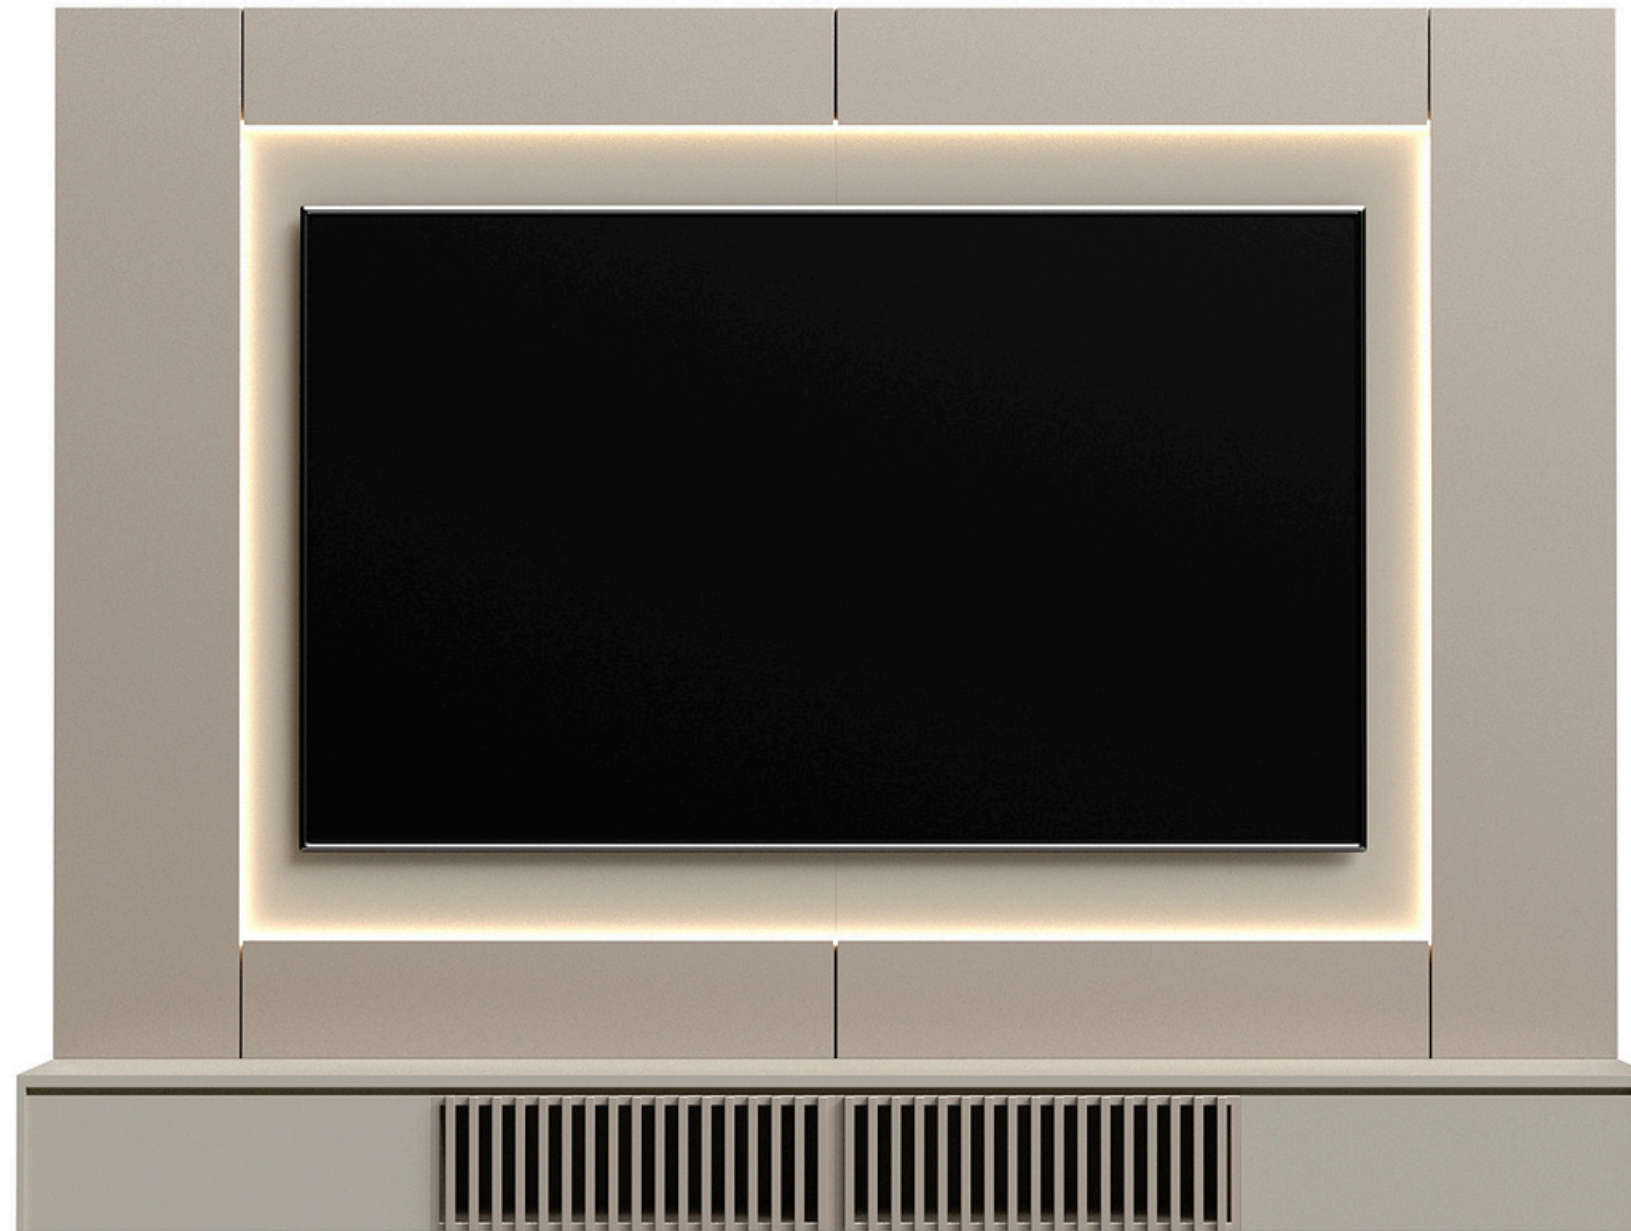

## DISCLAIMER

---

- <sup>1</sup> Available in standard sizes only.
- <sup>2</sup> Possibility of equal or distinguished finishes in its body and drawers.

**DIMENSIONS**   **FINISH**  
W104 | D18 | H70   MELAMINE