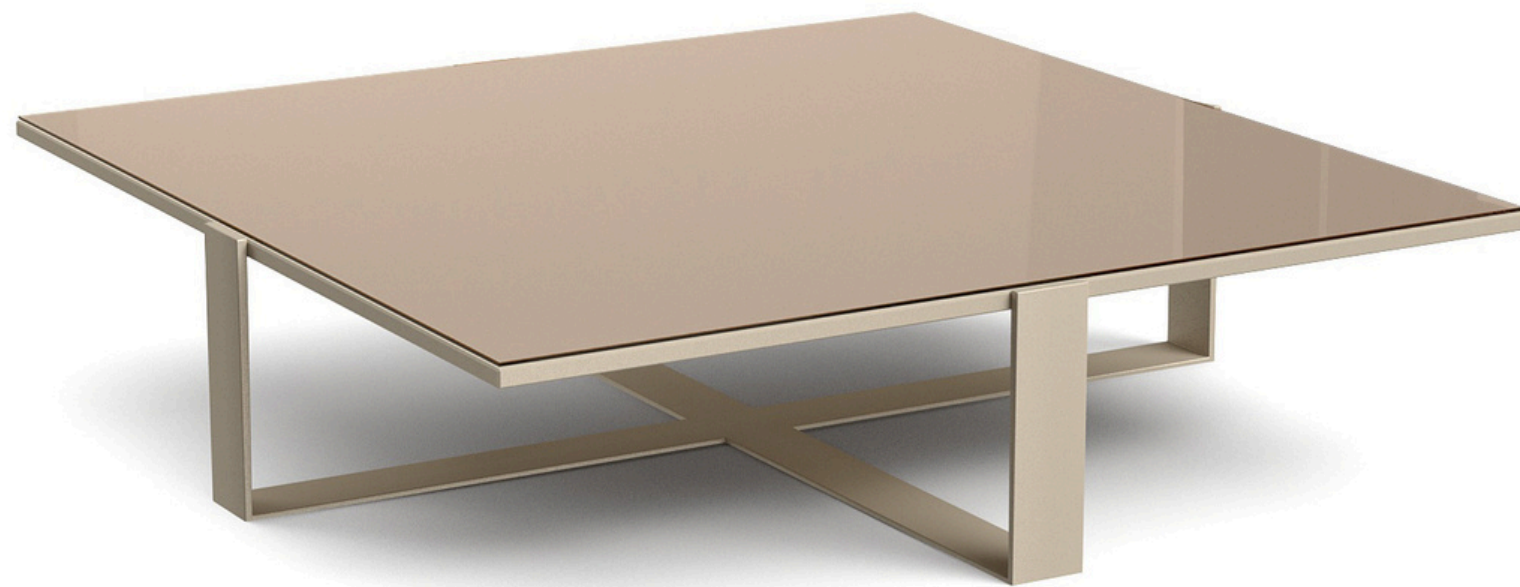

TEMPLE

DIMENSIONS	BASE	TOP
W 39 | D 39 | H 12	METALLIC	WOOD VENEER
W 39 | D 39 | H 14	OR SOLID	MARBLE
W 59 | D 59 | H 14	PAINT	
Ø 43 | H 12		

DISCLAIMER

---

¹ Available in standard sizes only and also in round.