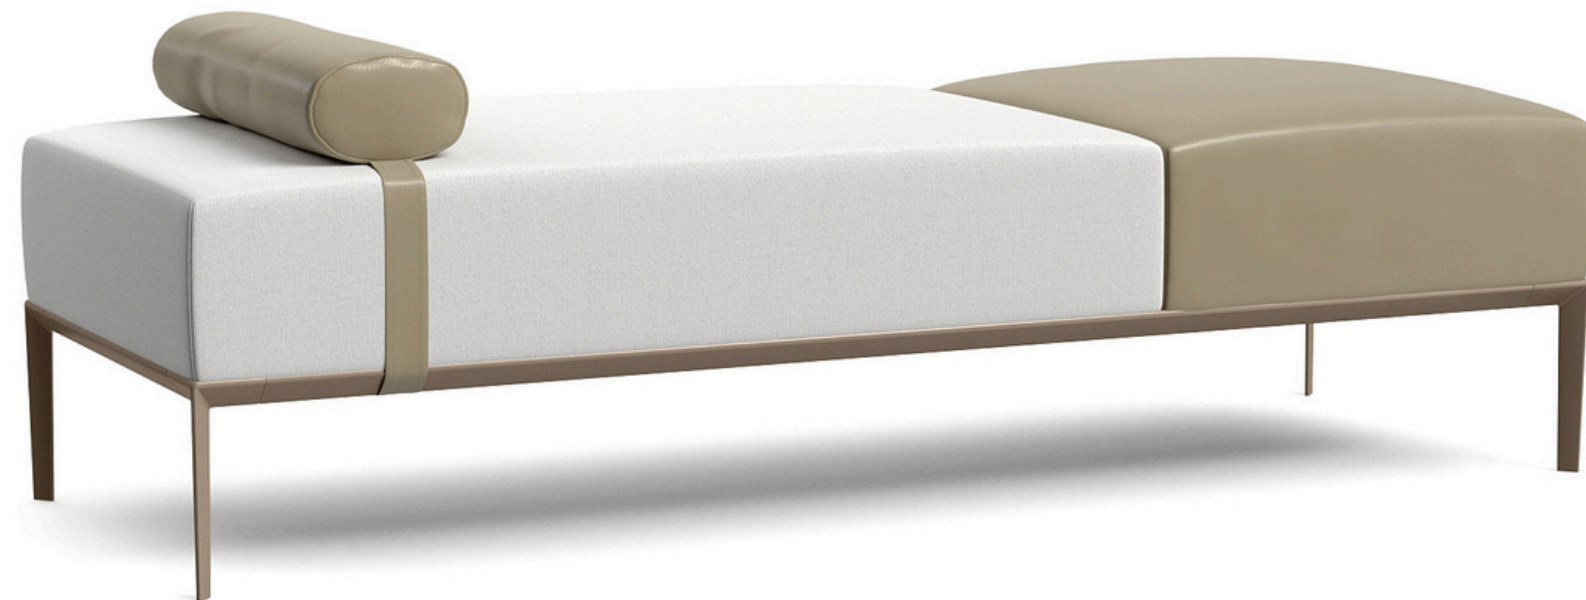

GRAZ

DIMENSIONS

W 55 | D 24 | H 15
W 63 | D 24 | H 15
W 71 | D 24 | H 15

FABRIC

+ 200 OPTIONS

FINISHES

METALLIC
OR SOLID
PAINT

DISCLAIMER

---

¹ Available in standard sizes only.

² Require fabric selection for body and details separately.