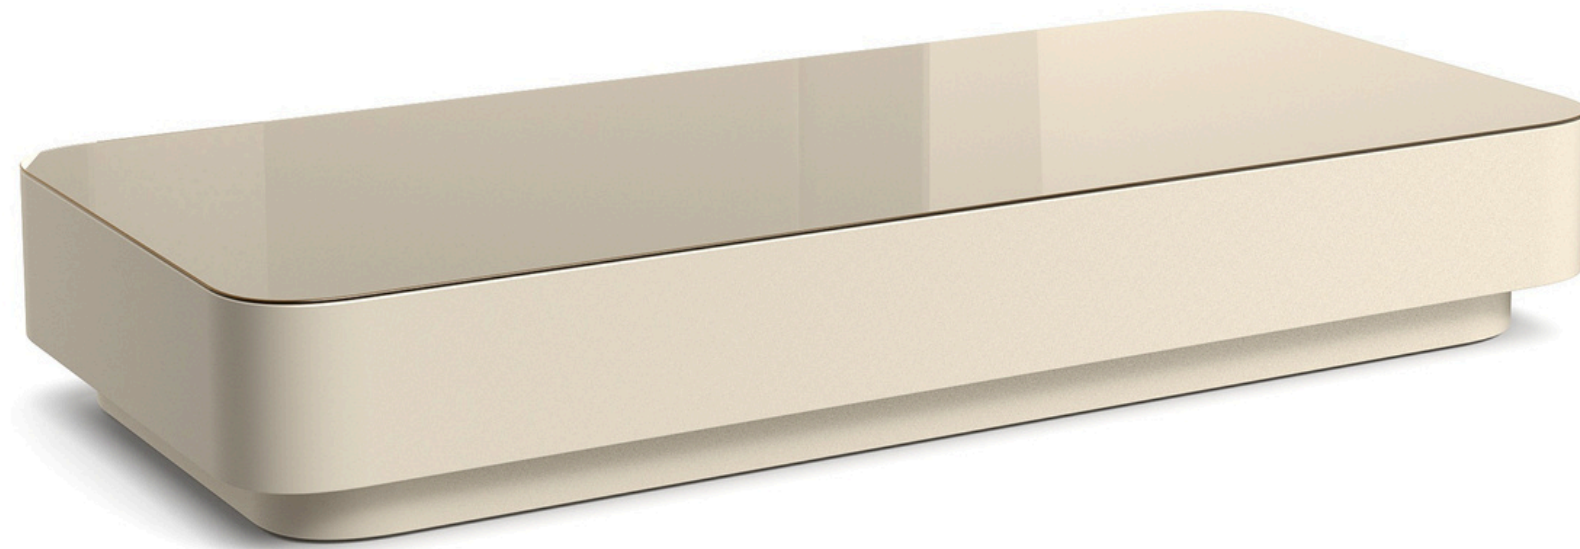

MINOS

DIMENSIONS	BASE	TOP
W 35 | D 35 | H 10	METALLIC	PAINTED GLASS
W 39 | D 39 | H 10	OR SOLID	MIRROR
W 55 | D 28 | H 10	PAINT	MARBLE
W 63 | D 39 | H 10	WOOD	PORCELAIN
W 71 | D 31 | H 10	VENEER	WOOD VENEER

DISCLAIMER

---

¹ Available in custom sizes upon charge and extra time.