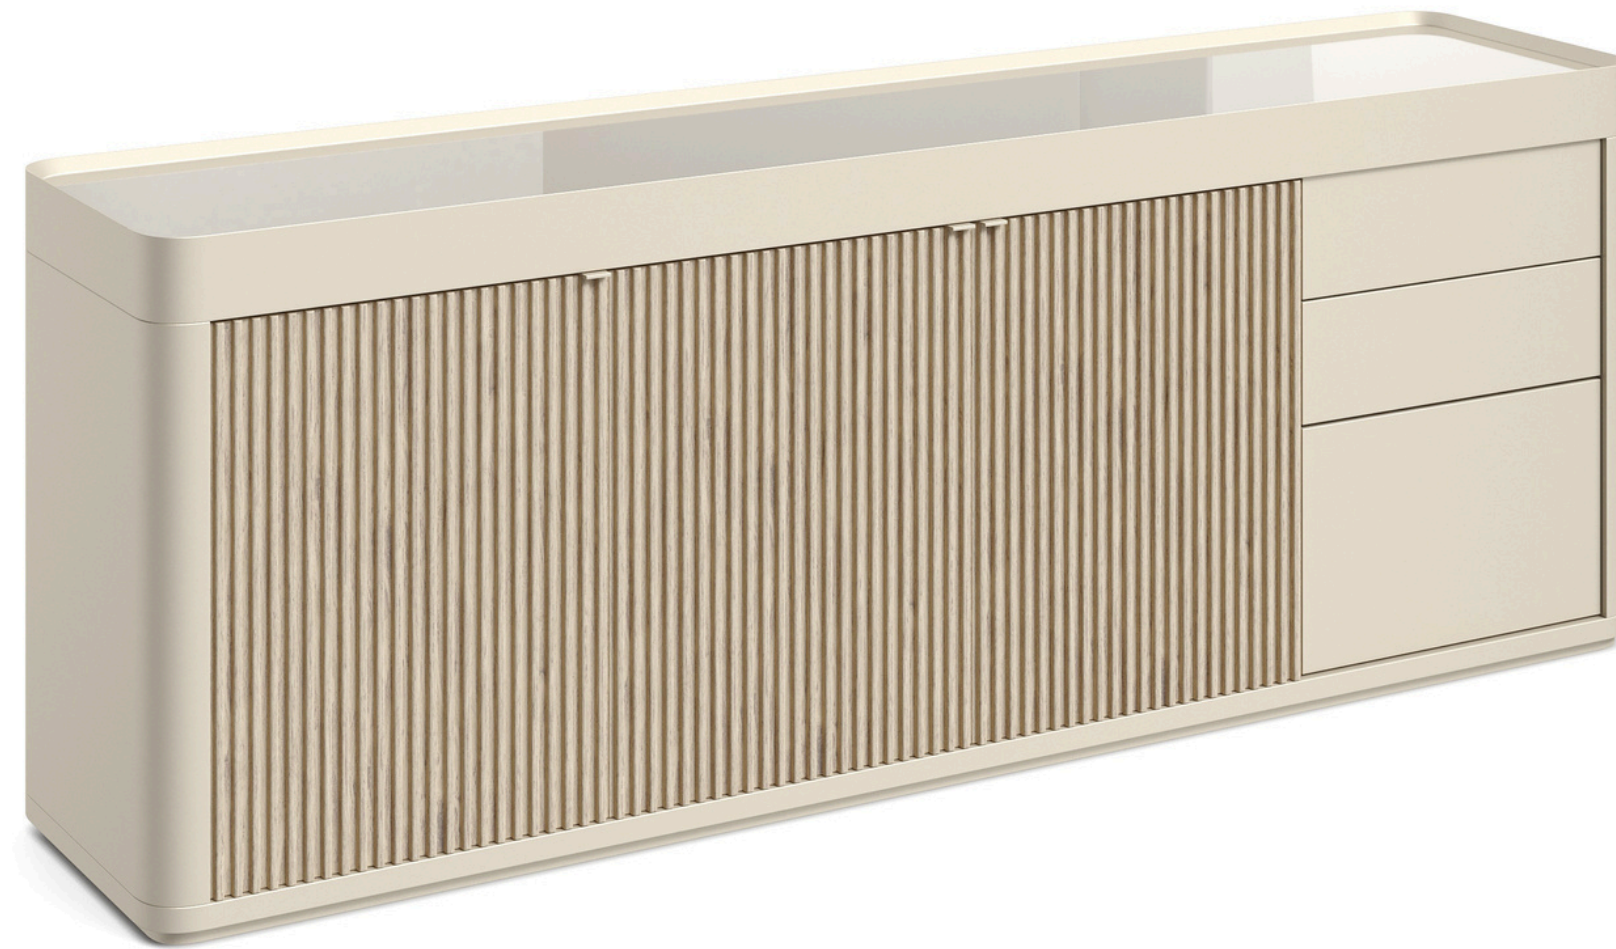

YOKO

DIMENSIONS

W 47 | D 20 | H 33
W 63 | D 20 | H 33
W 79 | D 20 | H 33

BASE

METALLIC
OR SOLID
PAINT
WOOD
VENEER

TOP

PAINTED GLASS
MARBLE
PORCELAIN
MIRROR

DISCLAIMER

---

¹ Available in standard sizes only.