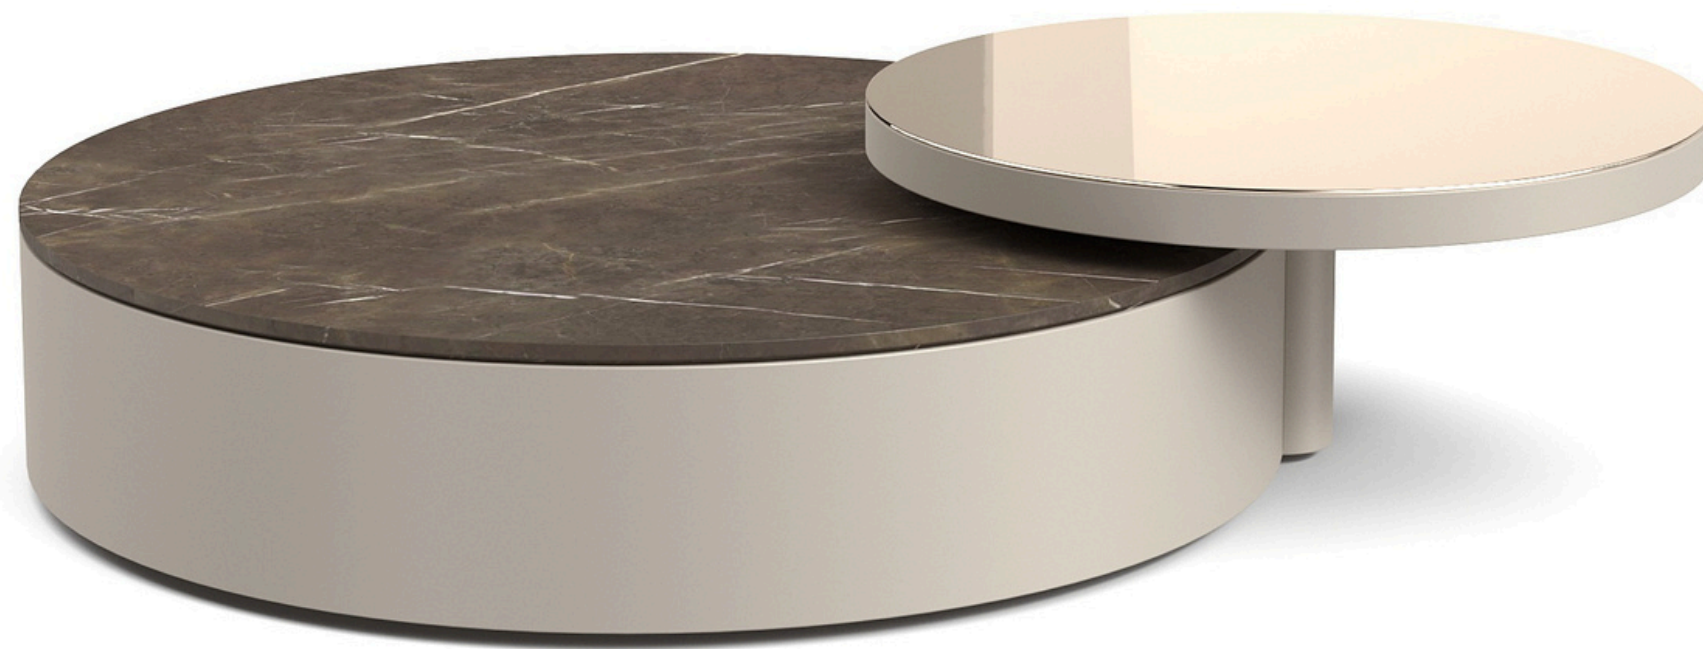

ECLIPSE

DIMENSIONS

Ø 43 + 31 | H 14
Ø 47 + 31 | H 14

BASE

WOOD
VENEER
METALLIC
OR SOLID
PAINT

TOP

PAINTED GLASS
MIRROR
MARBLE
PORCELAIN

DISCLAIMER

---

¹ Available in standard sizes only.