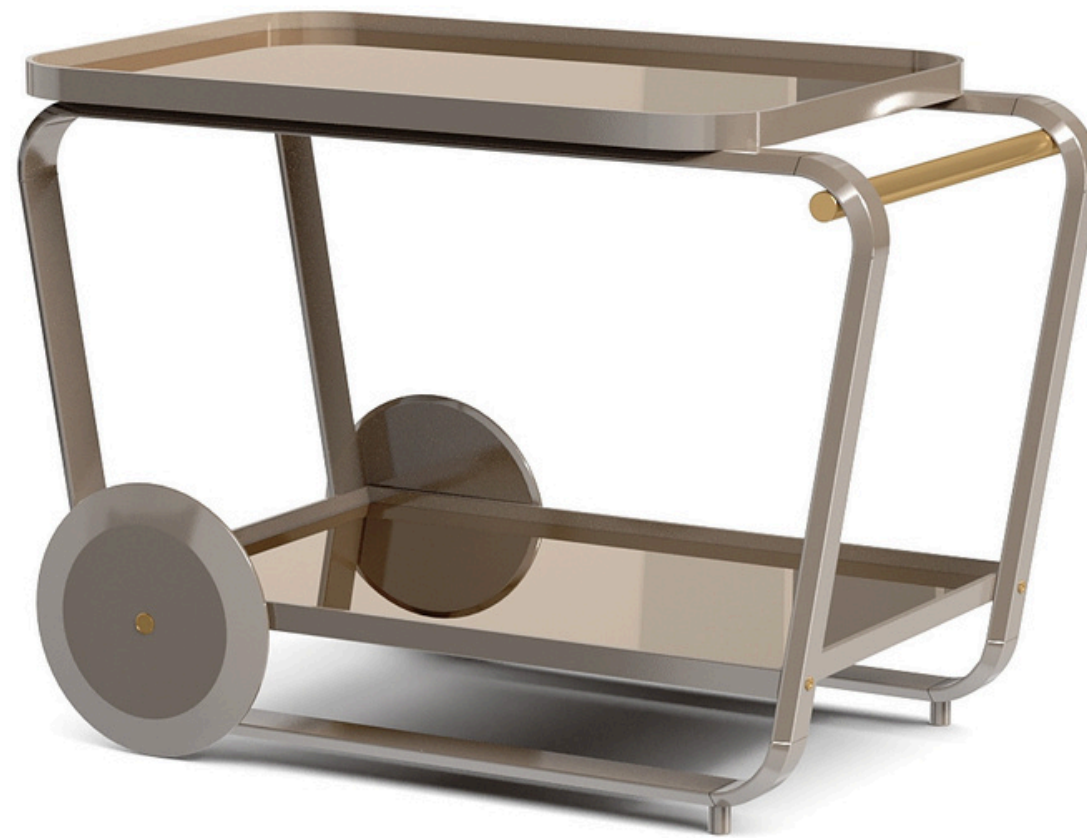

DIMENSIONS

W 32 | D 20 | H 30

BASE

METALLIC
OR SOLID
PAINT
WOOD
VENEER

TOP

PAINTED GLASS
MIRROR
WOOD VENEER
LEATHER

DISCLAIMER

¹ Available in standard sizes only.

² Brass Details.

MILLA

DIMENSIONS

W 39 | D 22 | H 28

BASE

METALLIC
OR SOLID
PAINT
WOOD
VENEER

TOP

PAINTED GLASS
MIRROR
WOOD VENEER
LEATHER

DISCLAIMER

¹ Available in standard sizes only.

² Brass Details.

DUO

DIMENSIONS

W 56 | D 18 | H 26

BASE

METALLIC
OR SOLID
PAINT
WOOD
VENEER