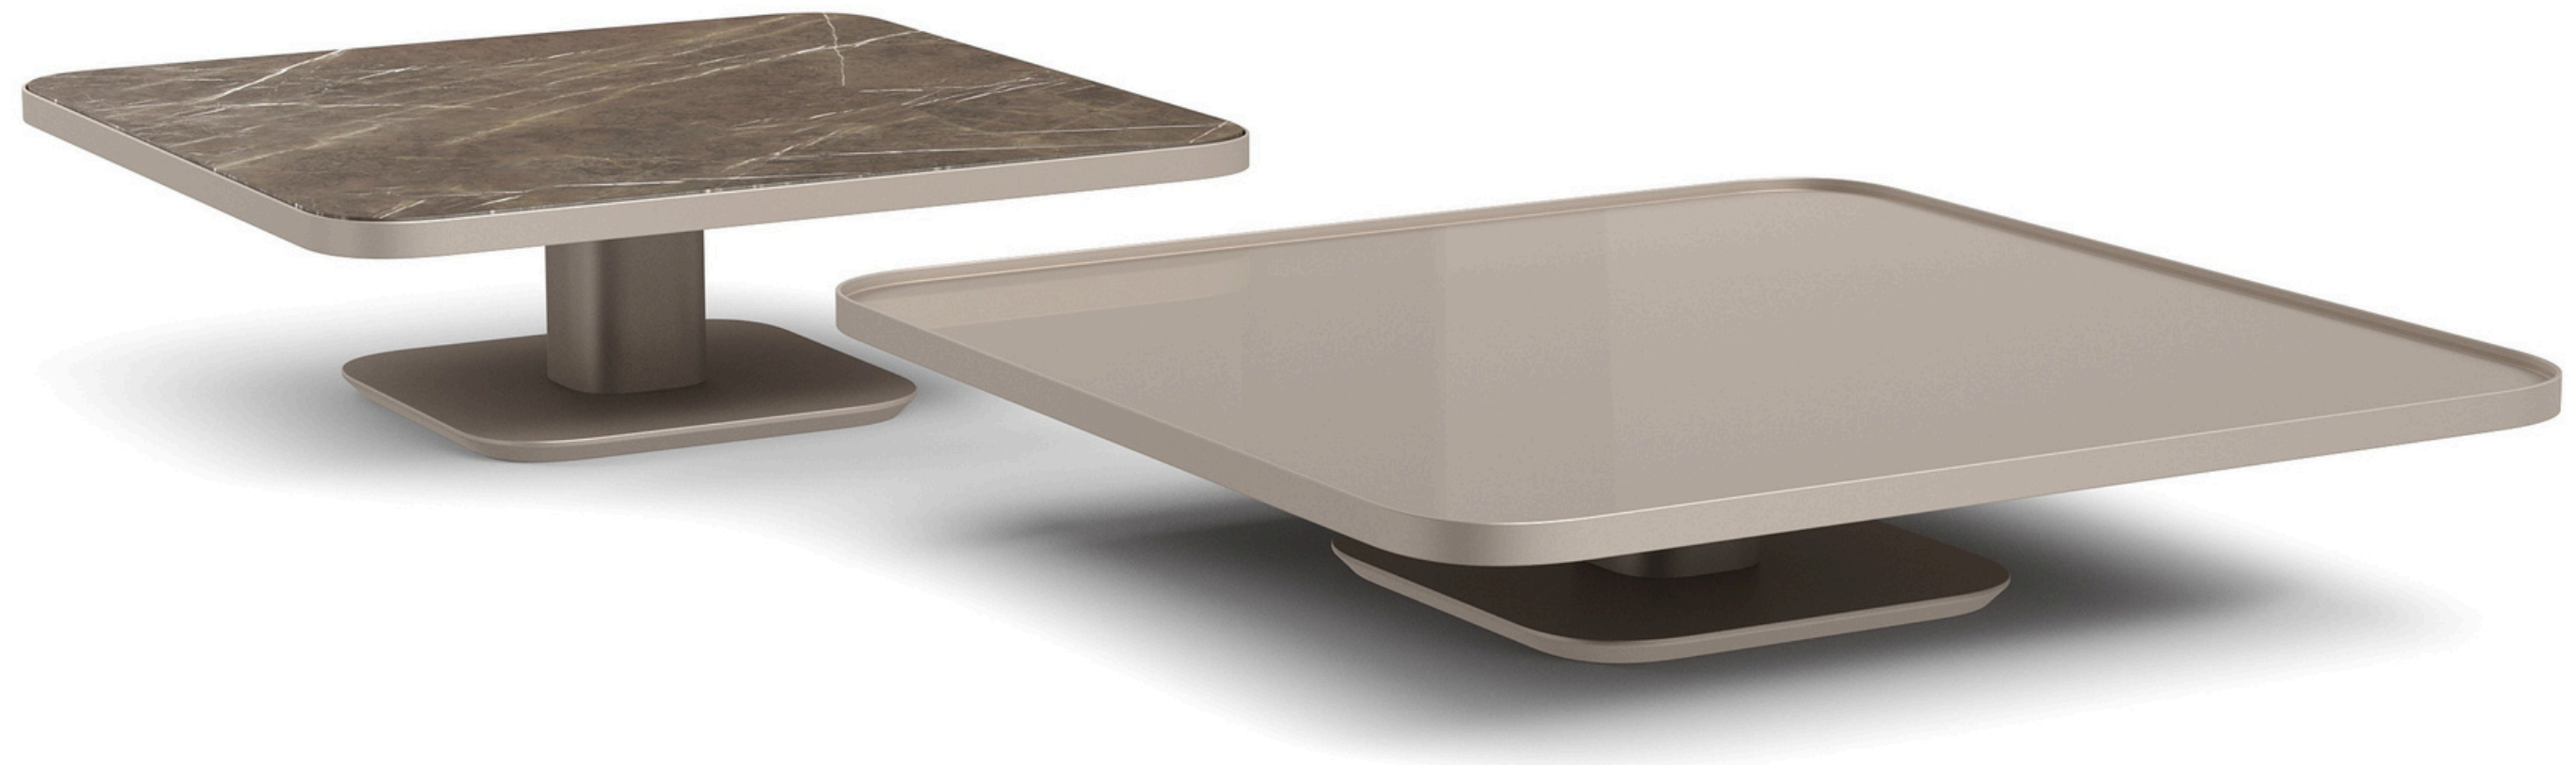

PLATFORM

DIMENSIONS

W 31 | D 31 | H 14,5
W 35 | D 35 | H 14,5
W 39 | D 39 | H 12
W 43 | D 43 | H 9,5
W 47 | D 47 | H 9,5

BASE

METALLIC
OR SOLID
PAINT
WOOD
VENEER

TOP

PAINTED GLASS
MIRROR
MARBLE
PORCELAIN
WOOD VENEER