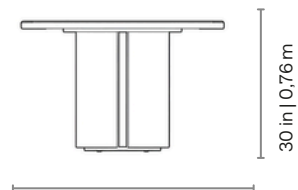

HARMONY

VIENNA
DINING TABLES
MESAS DE JANTAR | MESAS DE COMEDOR

VIENNA

DINING TABLES
MESAS DE JANTAR | MESAS DE COMEDOR

HARMONY

VIENNA

DINING TABLES
MESAS DE JANTAR | MESAS DE COMEDOR

D47 in | 1,20 m

W 79 in | 2,01 m
W 87 in | 2,21 m
W 94 in | 2,39 m
W 106 in | 2,69 m
W 118 in | 3,00 m

HARMONY

VIENNA

DINING TABLES
MESAS DE JANTAR | M E S A S D E C O M E D O R

Top finishes:

Laminate, special laminate, and lacquered laminate, lacquer, painted/frosted glass, mirror, marble and honed marble.