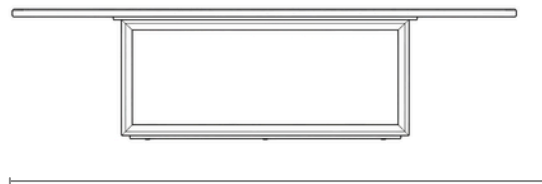

HARMONY

VIENNA
DINING TABLES
MESAS DE JANTAR | MESAS DE COMEDOR

VIENNA

DINING TABLES
MESAS DE JANTAR | MESAS DE COMEDOR

HARMONY

VIENNA

DINING TABLES
MESAS DE JANTAR | MESAS DE COMEDOR

D47 in | 1,20 m

W 79 in | 2,01 m
W 87 in | 2,21 m
W 94 in | 2,39 m
W 106 in | 2,69 m
W 118 in | 3,00 m

HARMONY

VIENNA

DINING TABLES
MESAS DE JANTAR | M E S A S D E C O M E D O R

Top finishes:

Laminate, special laminate, and lacquered laminate, lacquer, painted/frosted glass, mirror, marble and honed marble.