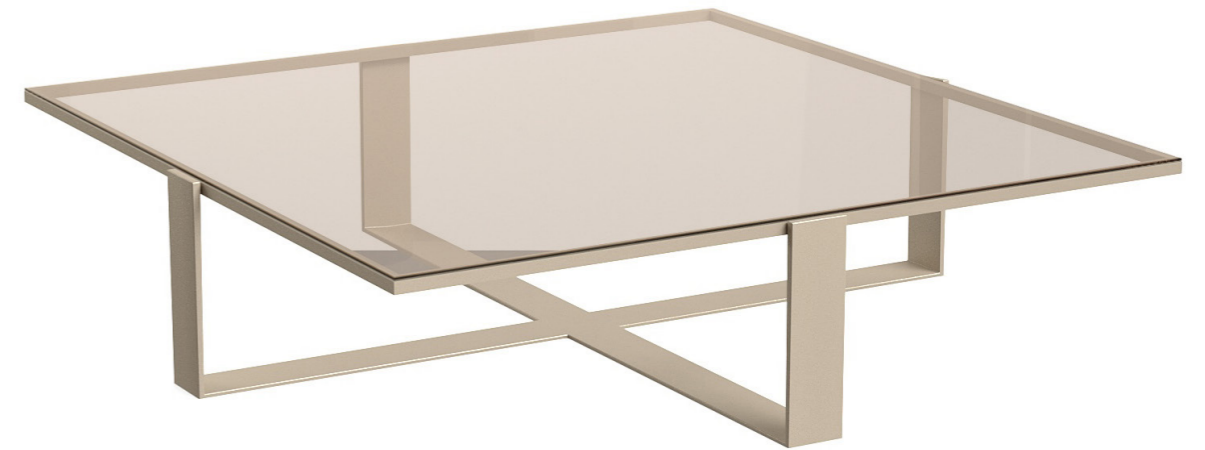

TEMPLE

ONLY BASE AVAILABLE | TOP IS CUSTOM 30-45DAYS

DIMENSIONS

Ø 43"
H 12"

FINISHES

STARDUST LACQUER
BRONZE GLASS

FINISHES

COSMIC BRONZE
BRONZE GLASS

DIMENSIONS

W 39"
D 39"
H 12"

TEMPLE

DIMENSIONS

W 39"
D 39"
H 15"

FINISHES

COSMIC BRONZE
BRONZE ARMANI MARBLE