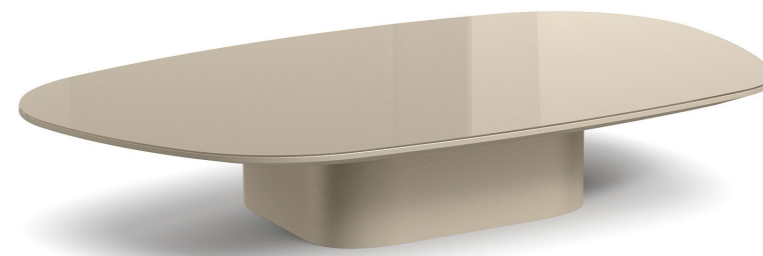

### DIMENSIONS

W 60"  
D 36"  
H 10"

LIMITED AVAILABILITY

### FINISHES

OAK  
NEW ROME MARBLE

### DIMENSIONS

W 47"  
D 31"  
H 14"