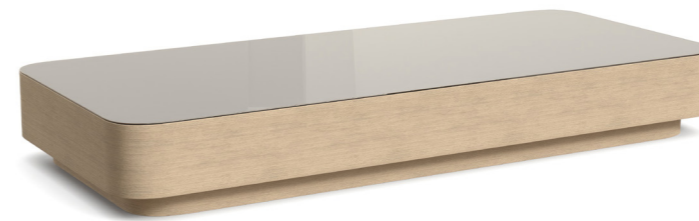

MINOS

DIMENSIONS

W 71"
D 31"
H 10"

FINISHES

FENDI
BRONZE MIRROR

FINISHES

SABBIA
DOVE BEIGE PAINTED GLASS

DIMENSIONS

W 71"
D 31"
H 10"

FINISHES

NATURAL OAK
CHAMPAGNE PAINTED GLASS

DIMENSIONS

W 71"
D 31"
H 10"

FINISHES

COSMIC BRONZE
COSMIC BRONZE PAINTED GLASS

DIMENSIONS

W 71"
D 31"
H 10"

MINOS

DIMENSIONS

W 39"
D 39"
H 10"

FINISHES

COSMIC BRONZE
COSMIC BRONZE PAINTED GLASS

FINISHES

STARDUST
STARDUST PAINTED GLASS