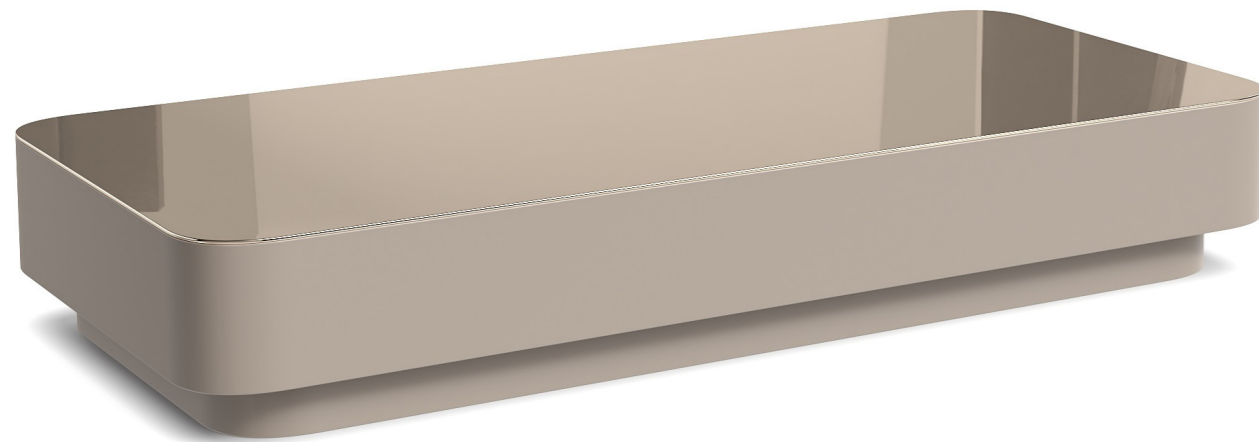

MINOS

DIMENSIONS

W 71"
D 31"
H 10"

FINISHES

FENDI
BRONZE MIRROR

FINISHES

SABBIA
DOVE BEIGE PAINTED GLASS

DIMENSIONS

W 71"
D 31"
H 10"

FINISHES

NATURAL OAK
CHAMPAGNE PAINTED GLASS

DIMENSIONS

W 71"
D 31"
H 10"

FINISHES

COSMIC BRONZE
COSMIC BRONZE PAINTED GLASS

DIMENSIONS

W 71"
D 31"
H 10"

MINOS

DIMENSIONS

W 39"
D 39"
H 10"

FINISHES

COSMIC BRONZE
COSMIC BRONZE PAINTED GLASS

FINISHES

STARDUST
STARDUST PAINTED GLASS