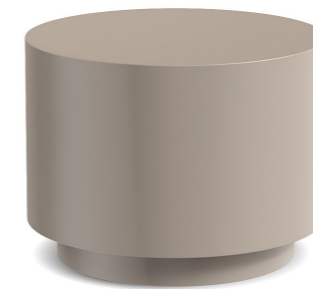

MOON

DIMENSIONS

Ø 24"
H 18"

FINISHES

AMERICAN WALNUT

FINISHES

GREY

FINISHES

BRONZE

LIMITED AVAILABILITY

FINISHES

TITANIUM

LIMITED AVAILABILITY

FINISHES

ESPRESSO

MOON

DIMENSIONS

Ø 24"
H 18"

FINISHES

COSMIC BRONZE

FINISHES

FENDI

FINISHES

ITALIAN ELM