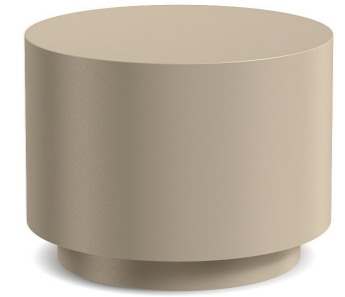

MOON

DIMENSIONS

Ø 24"
H 18"

FINISHES

AMERICAN WALNUT

FINISHES

GREY

FINISHES

BRONZE

LIMITED AVAILABILITY

FINISHES

TITANIUM

LIMITED AVAILABILITY

FINISHES

ESPRESSO

MOON

DIMENSIONS

Ø 24"
H 18"

FINISHES

COSMIC BRONZE

FINISHES

FENDI

FINISHES

ITALIAN ELM