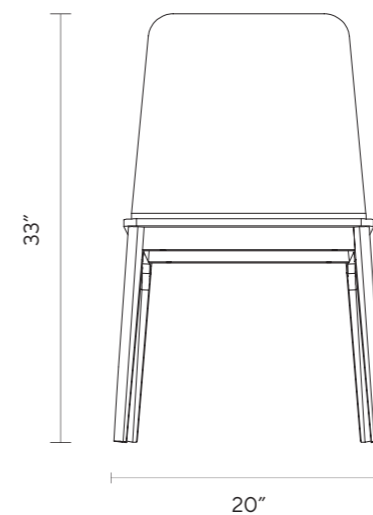

FINISHES

AMERICAN WALNUT