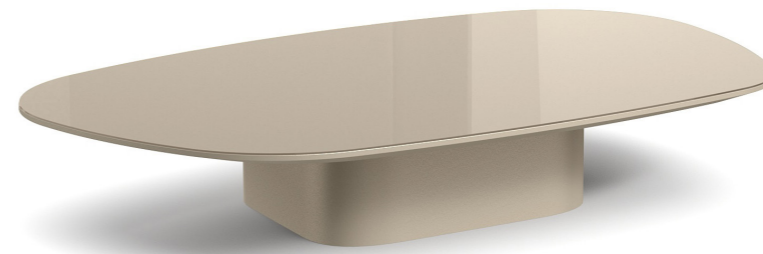

COSMIC BRONZE
CHAMPAGNE PAINTED GLASS

DIMENSIONS

Ø 35"
H 12"

ORBIT

DIMENSIONS

Ø 24"
H 16"

FINISHES

BRONZE

FINISHES

COSMIC BRONZE
CHAMPAGNE PAINTED GLASS

SATURNIA

LIMITED AVAILABILITY

FINISHES

OAK
NEW ROME MARBLE

DIMENSIONS

W 60"
D 36"
H 10"

LIMITED AVAILABILITY

FINISHES

OAK
NEW ROME MARBLE

DIMENSIONS

W 47"
D 31"
H 14"

FINISHES

STARDUST LACQUER
STARDUST PAINTED GLASS

DIMENSIONS