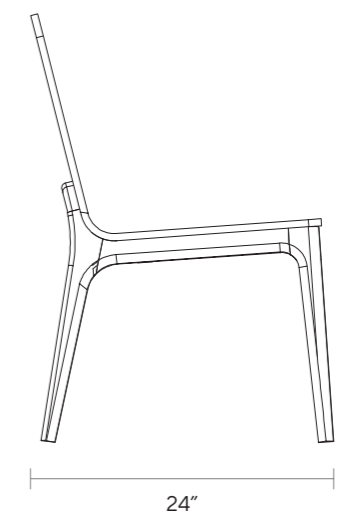

FINISHES

AMERICAN WALNUT