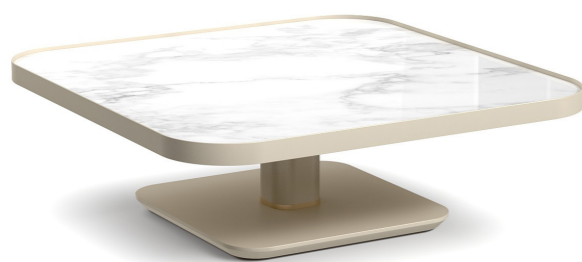

W 35"
D 35"
H 12"

LIMITED AVAILABILITY

FINISHES

BRONZE
WHITE BRAZILIAN PORCELAIN
BRASS DETAIL

DIMENSIONS

W 39"
D 39"
H 10"

LIMITED AVAILABILITY

FINISHES

BRONZE
WHITE BRAZILIAN PORCELAIN
BRASS DETAIL

DIMENSIONS

W 31"
D 31"
H 14"

PLATFORM

FINISHES

CHAMPAGNE
WHITE BRAZILIAN PORCELAIN
SUNSET GOLD

LIMITED AVAILABILITY

DIMENSIONS