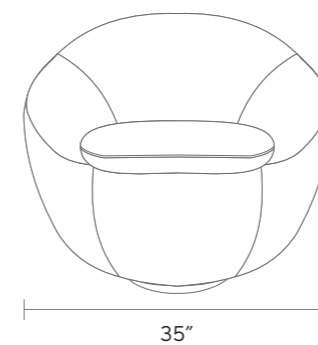

HARRY

SWIVEL

DIMENSIONS

W 35"
D 33"
H 28"

FABRIC

CHAMPAGNE BOUCLE (T1150)

LIMITED AVAILABILITY

FABRIC

SILVER FUR (Q1108)

FABRIC

WHITE TUNDRA BOUCLE (Q1125)