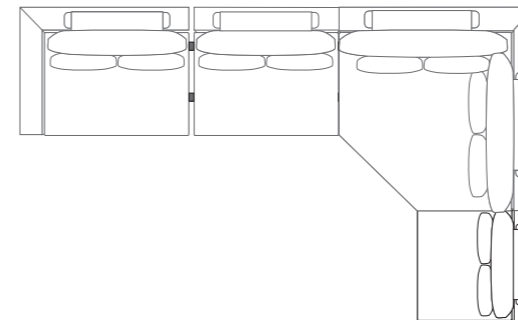

2 SEATS + CORNER CHAISE+ ARMLESS

DIMENSIONS

W 148"
D 100"
H 35"