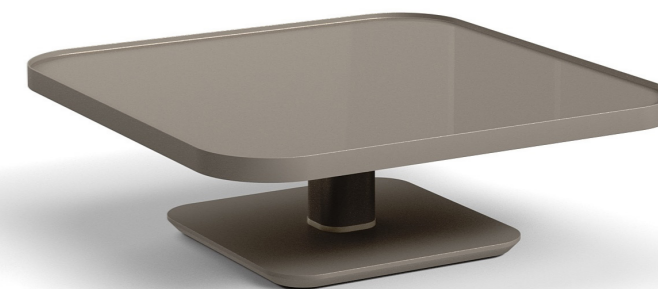

LIMITED AVAILABILITY

FINISHES

URANO
URANO PAINTED GLASS
BRONZE DETAIL

DIMENSIONS

W 35"
D 35"
H 12"