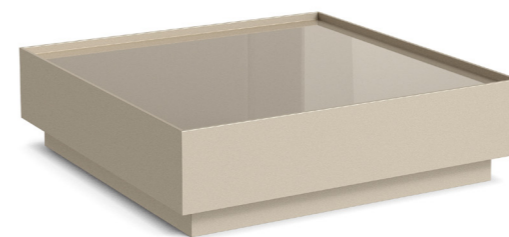

BRICK

DIMENSIONS

W 39"
D 39"
H 11"

LIMITED AVAILABILITY