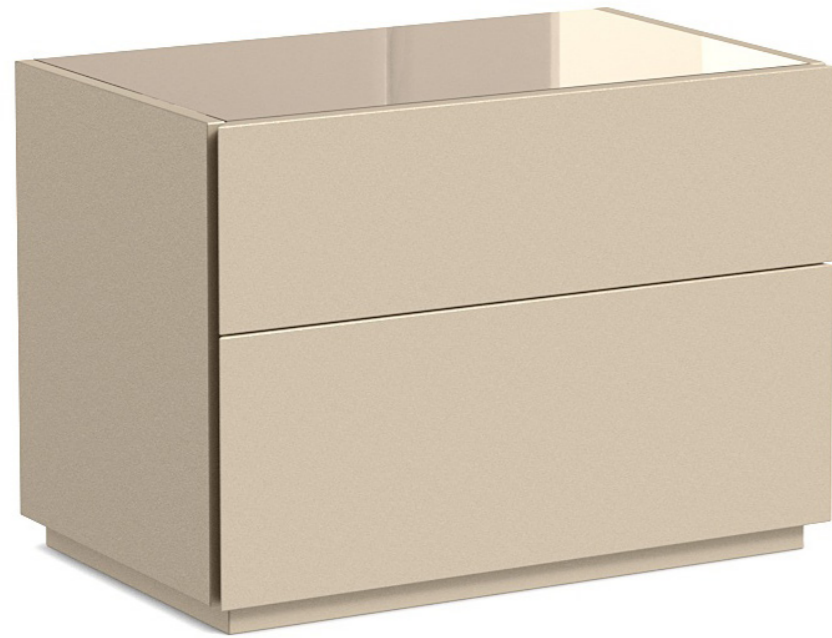

TURIN 2D

NIGHTSTAND

DIMENSIONS

W 28"
D 18"
H 20"

FINISHES

STARDUST
BRONZE MIRROR