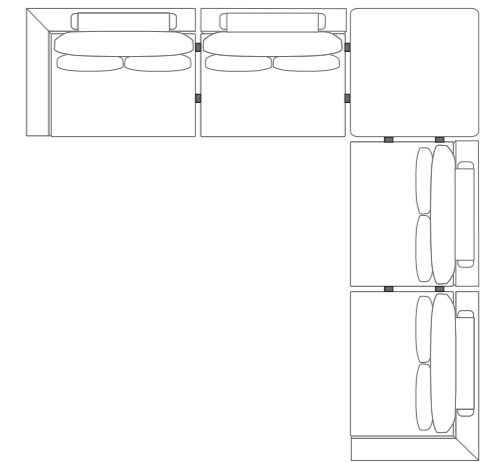

DIMENSIONS

W 87"
D 41"
H 35"

LAYOUTS WE LOVE

2 SEATS + CORNER CHAISE

DIMENSIONS

W 148"
D 61"
H 35"

DIMENSIONS

W 126"
D 126"
H 35"

2 SEATS + CORNER CHAISE+ ARMLESS

DIMENSIONS

W 148"
D 100"
H 35"

4 SEATS

DIMENSIONS

W 174"
D 41"
H 35"

SAN MIGUEL

AS SHOWN