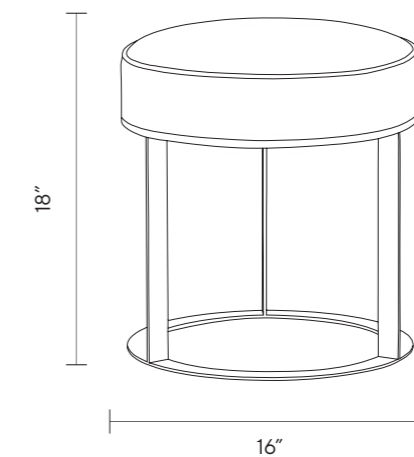

SUNSET GOLD

ALAVA

DIMENSIONS

Ø 16"
H 17"

FABRIC

GREY VELVET (C3090MP)

FINISHES

SUNSET GOLD