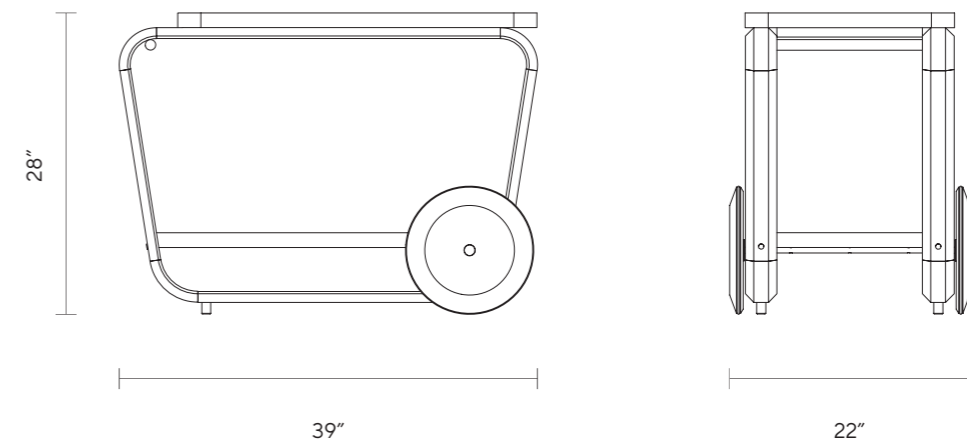

FINISHES

AMERICAN WALNUT
MOCCA PAINTED GLASS
MOCCA DETAIL