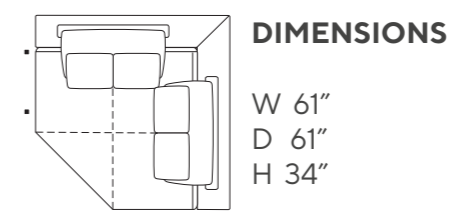

CORNER CHAISE