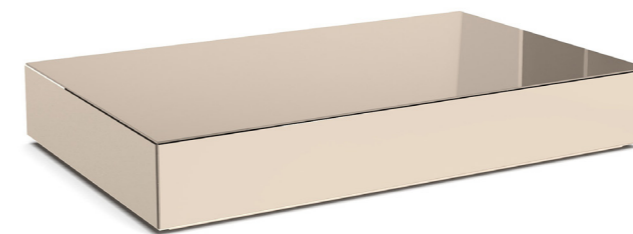

COSMIC BRONZE
COSMIC BRONZE PAINTED GLASS

FINISHES

STARDUST
STARDUST PAINTED GLASS

GEM

DIMENSIONS

W 71"
D 31"
H 10"

FINISHES

BRONZE MIRROR