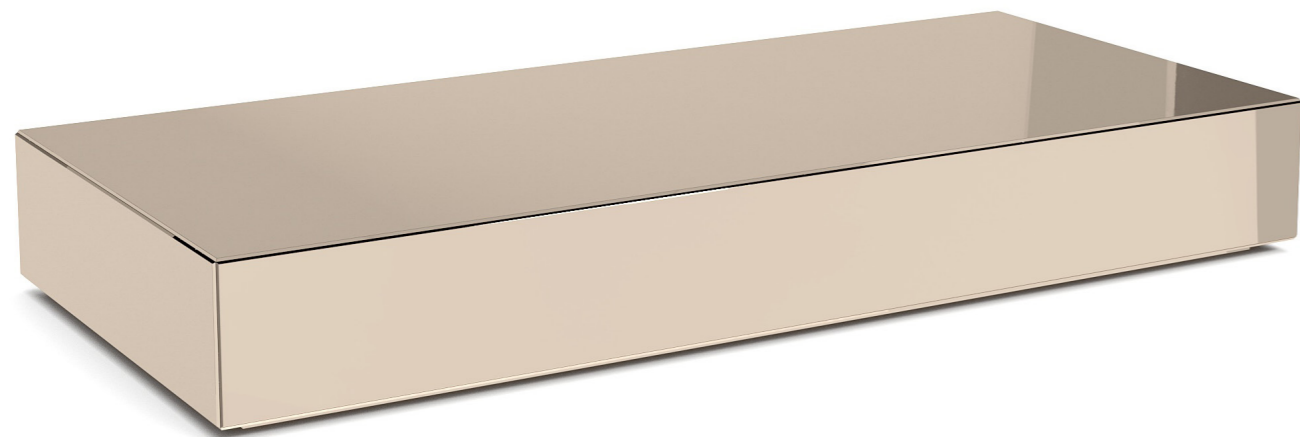

COSMIC BRONZE
COSMIC BRONZE PAINTED GLASS

FINISHES

STARDUST
STARDUST PAINTED GLASS

GEM

DIMENSIONS

W 71"
D 31"
H 10"

FINISHES

BRONZE MIRROR