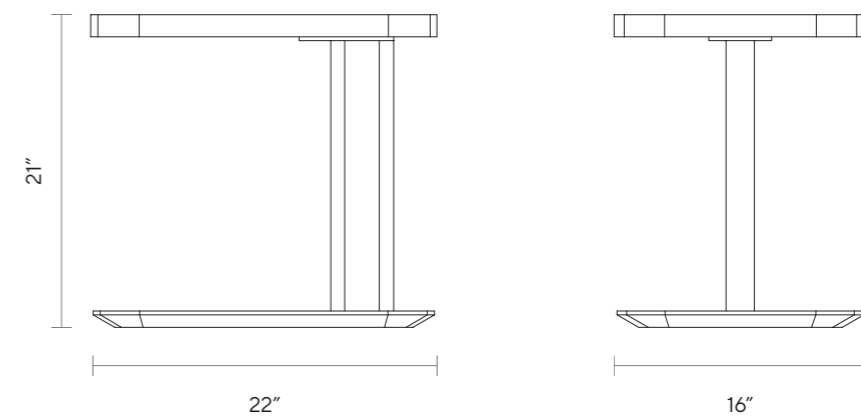

FINISHES

URANO
URANO PAINTED GLASS