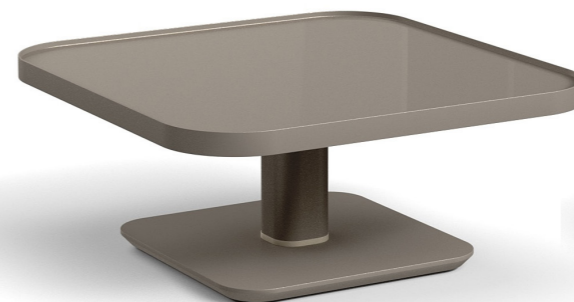

STARDUST
STARDUST PAINTED GLASS
URANO DETAIL

DIMENSIONS

W 39"
D 39"
H 10"

FINISHES

STARDUST
STARDUST PAINTED GLASS

DIMENSIONS

W 31"
D 31"
H 16"

PLATFORM