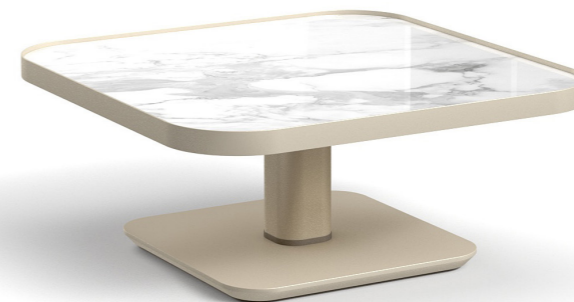

W 35"
D 35"
H 12"

LIMITED AVAILABILITY

FINISHES

BRONZE
WHITE BRAZILIAN PORCELAIN
BRASS DETAIL

DIMENSIONS

W 39"
D 39"
H 10"

LIMITED AVAILABILITY

FINISHES

BRONZE
WHITE BRAZILIAN PORCELAIN
BRASS DETAIL

DIMENSIONS

W 31"
D 31"
H 14"

PLATFORM

FINISHES

CHAMPAGNE
WHITE BRAZILIAN PORCELAIN
SUNSET GOLD

LIMITED AVAILABILITY

DIMENSIONS