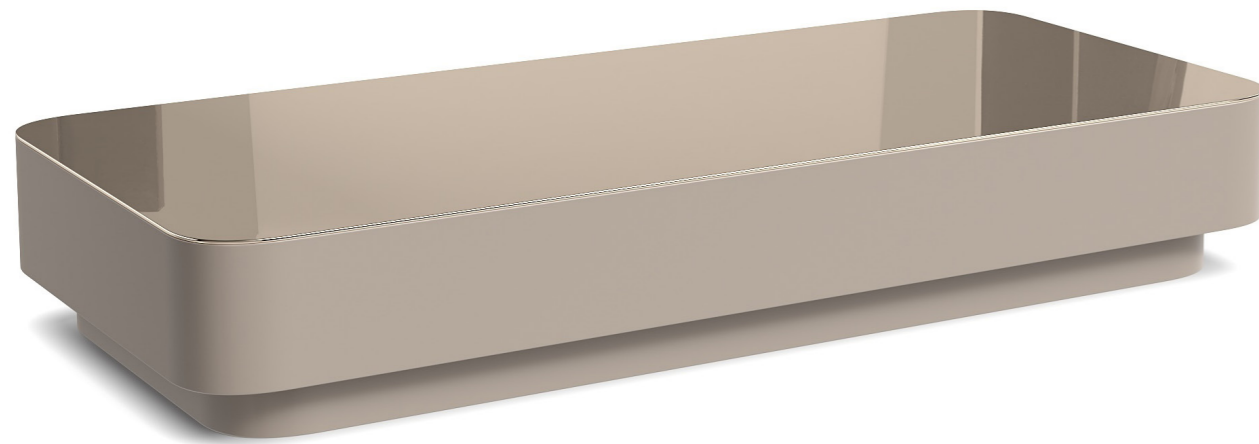

DIMENSIONS

W 71"
D 31"
H 10"