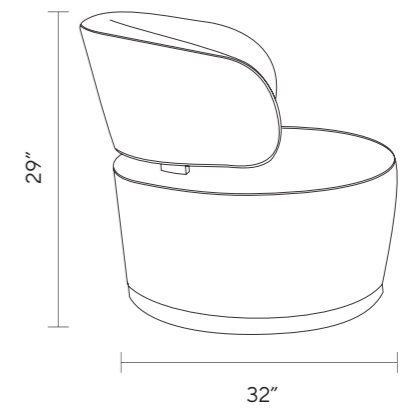

CAIRO

SWIVEL

DIMENSIONS

W 31"
D 32"
H 29"

FABRIC

MONA VELVET TROPICAL GREEN (Q3111)

FINISHES

COSMIC BRONZE

LIMITED AVAILABILITY

FABRIC

NAVY BLUE VELVET (F6102)

FINISHES

COSMIC BRONZE