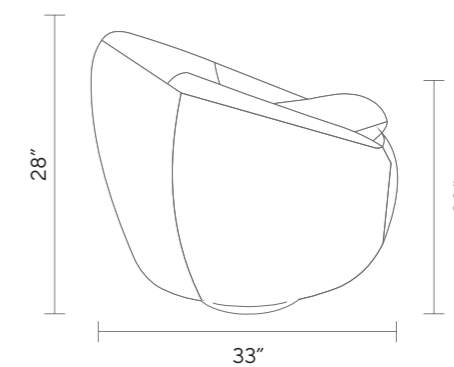

HARRY

SWIVEL

DIMENSIONS

W 35"
D 33"
H 28"

FABRIC

CHAMPAGNE BOUCLE (T1150)

LIMITED AVAILABILITY

FABRIC

SILVER FUR (Q1108)

FABRIC

WHITE TUNDRA BOUCLE (Q1125)