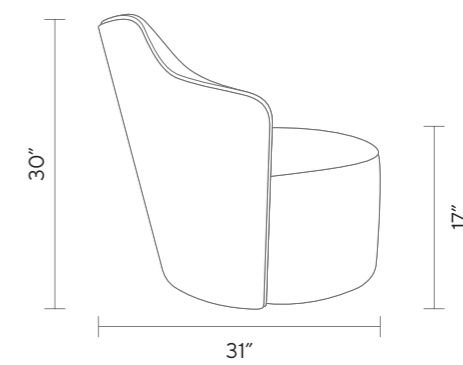

SWIVEL

DIMENSIONS

W 32"
D 31"
H 30"

FABRIC

DELUXE VELVET FEATHER (Q2111)

FINISHES

GREY OAK

LIMITED AVAILABILITY

FABRIC

SWIFT LINEN OFF-WHITE (M1128)

FINISHES

AMERICAN WALNUT

CAIRO

SWIVEL

DIMENSIONS

W 31"
D 32"
H 29"