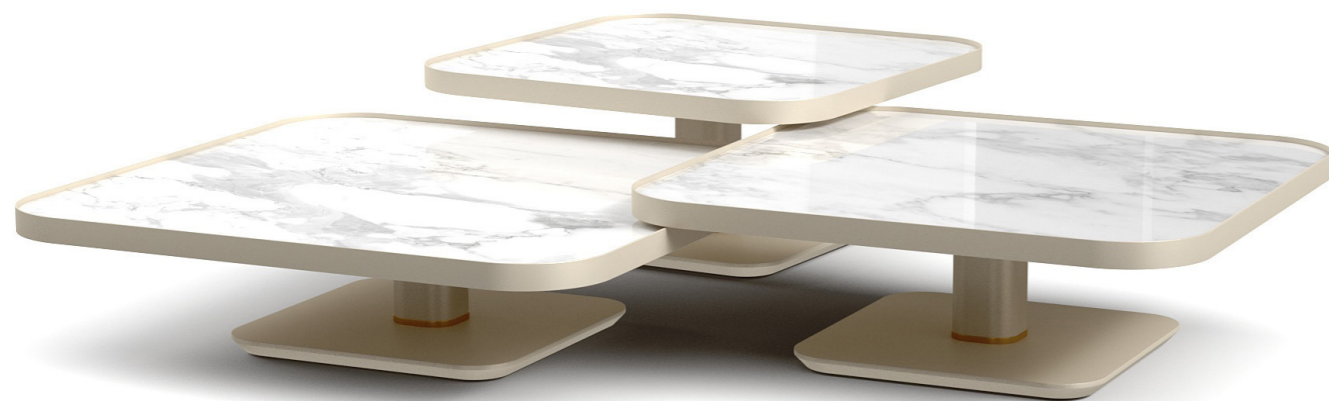

DIMENSIONS

W 35"
D 35"
H 12"

LIMITED AVAILABILITY

FINISHES

URANO
URANO PAINTED GLASS
BRONZE DETAIL

DIMENSIONS

W 39"
D 39"
H 10"

FINISHES

URANO
URANO PAINTED GLASS
BRONZE DETAIL

DIMENSIONS

W 39"
D 39"
H 10"

PLATFORM

LIMITED AVAILABILITY

FINISHES

BRONZE
WHITE BRAZILIAN PORCELAIN
BRASS DETAIL

DIMENSIONS