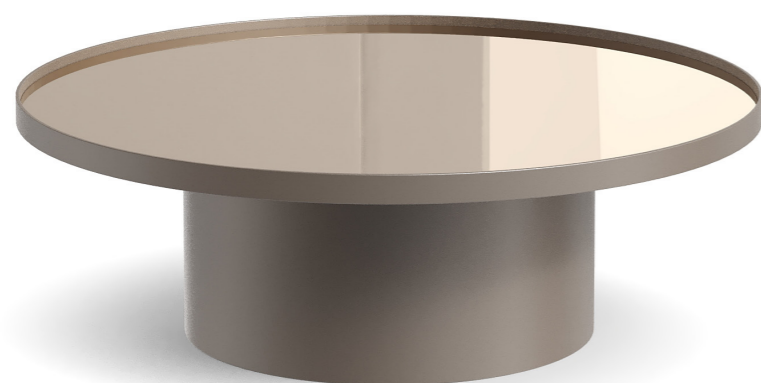

FINISHES

COSMIC BRONZE
BRONZE MIRROR