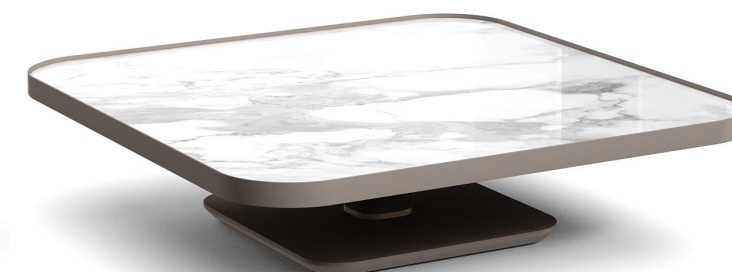

DIMENSIONS

W 35"
D 35"
H 12"

LIMITED AVAILABILITY

FINISHES

URANO
URANO PAINTED GLASS
BRONZE DETAIL

DIMENSIONS

W 39"
D 39"
H 10"

FINISHES