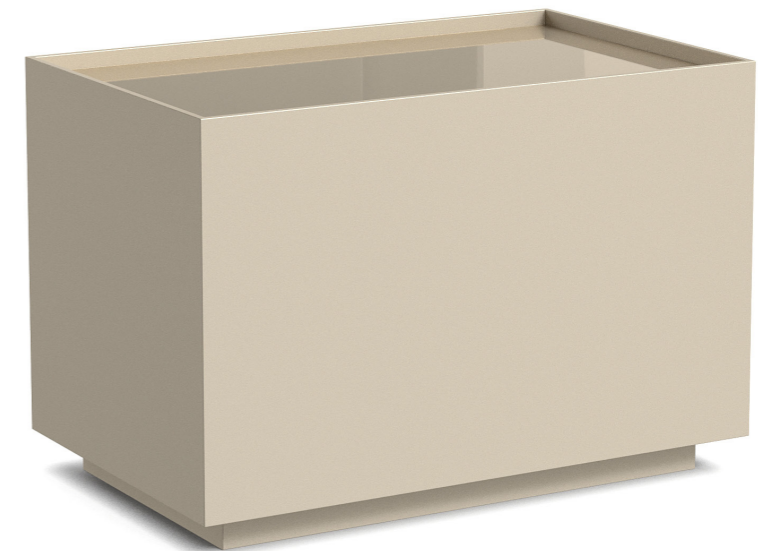

FINISHES

CHAMPAGNE
CHAMPAGNE PAINTED GLASS

DIMENSIONS

W 31"
D 20"
H 22"