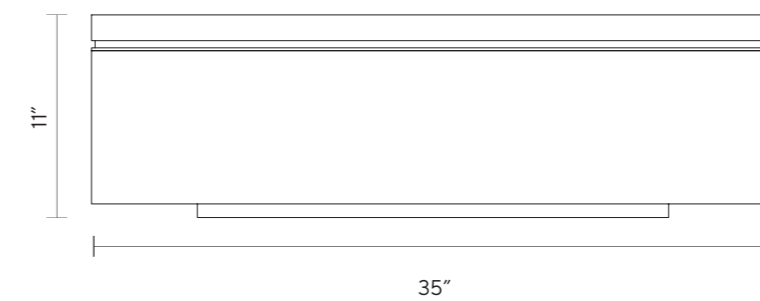

Ø 35"
H 11"

LIMITED AVAILABILITY

FINISHES

BLACK LACQUER
NERO MARQUINA PORCELAIN

DIMENSIONS

Ø 35"
H 10"

DUNE

DIMENSIONS