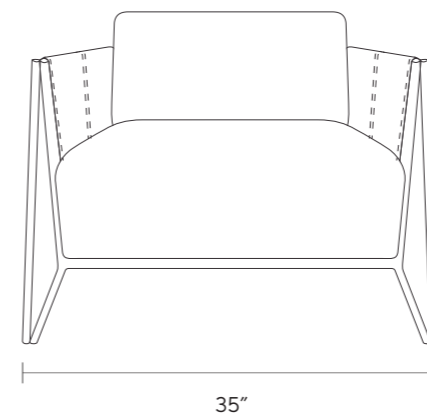

FINISHES

CARBON

PALERMO

SWIVEL

DIMENSIONS

W 27"
D 33"
H 37"

LIMITED AVAILABILITY

FABRIC