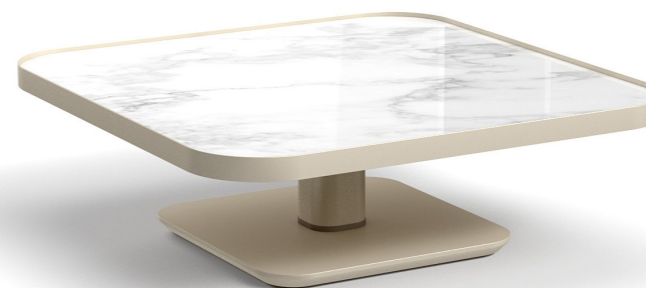

PLATFORM

LIMITED AVAILABILITY

FINISHES

BRONZE
WHITE BRAZILIAN PORCELAIN
URANO DETAIL

DIMENSIONS

W 35"
D 35"
H 12"

FINISHES

BRONZE
WHITE BRAZILIAN PORCELAIN
URANO DETAIL