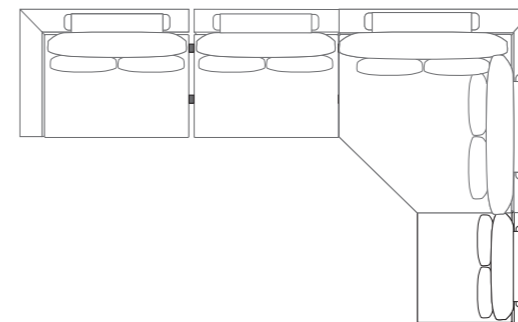

2 SEATS + CORNER CHAISE+ ARMLESS

DIMENSIONS

W 148"
D 100"
H 35"