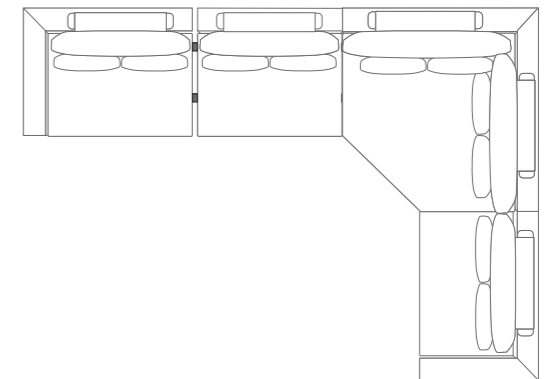

MODULES

DIMENSIONS

W 55"
D 41"
H 35"

DIMENSIONS

W 47"
D 41"
H 35"

DIMENSIONS

W 61"
D 61"
H 35"

DIMENSIONS

W 55"
D 63"
H 35"

DIMENSIONS

W 39"
D 22"
H 17"

LAYOUTS WE LOVE

DIMENSIONS

W 110"
D 41"
H 35"

4 SEATS

DIMENSIONS

W 163"
D 116"
H 35"

DIMENSIONS

W 157"
D 41"
H 35"