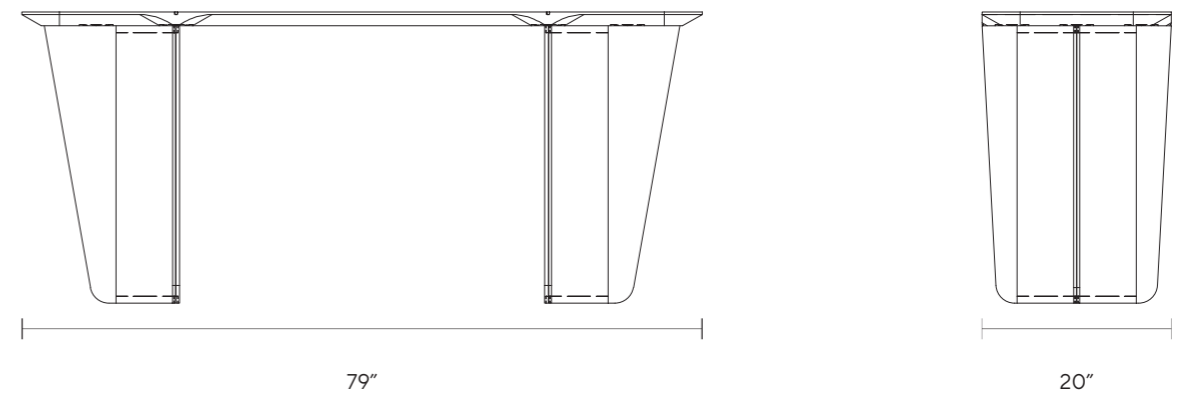

FINISHES

COSMIC BRONZE
COSMIC BRONZE PAINTED GLASS