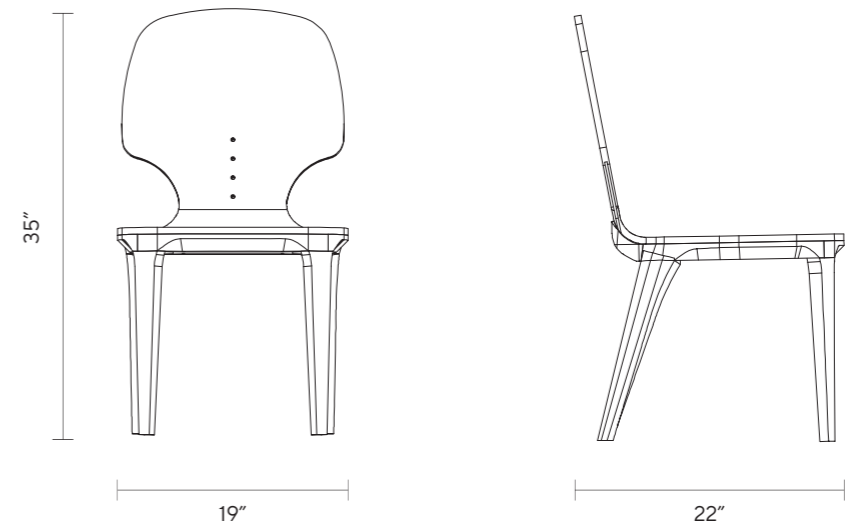

ELIS

DIMENSIONS

W 19"
D 22"
H 35"

FABRIC

ICY GREY SYNTHETIC LEATHER (T5102)

FINISHES

AMERICAN WALNUT