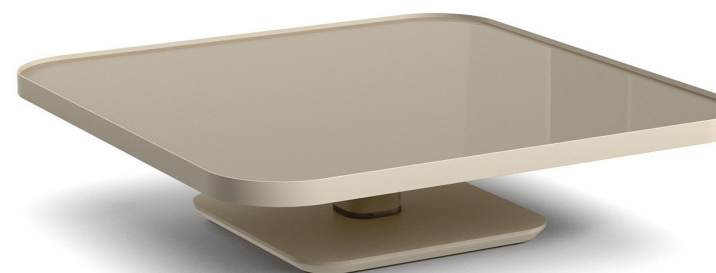

DIMENSIONS

W 35"
D 35"
H 12"

FINISHES

BRONZE
WHITE BRAZILIAN PORCELAIN
URANO DETAIL

DIMENSIONS

W 39"
D 39"
H 10"

LIMITED AVAILABILITY

FINISHES