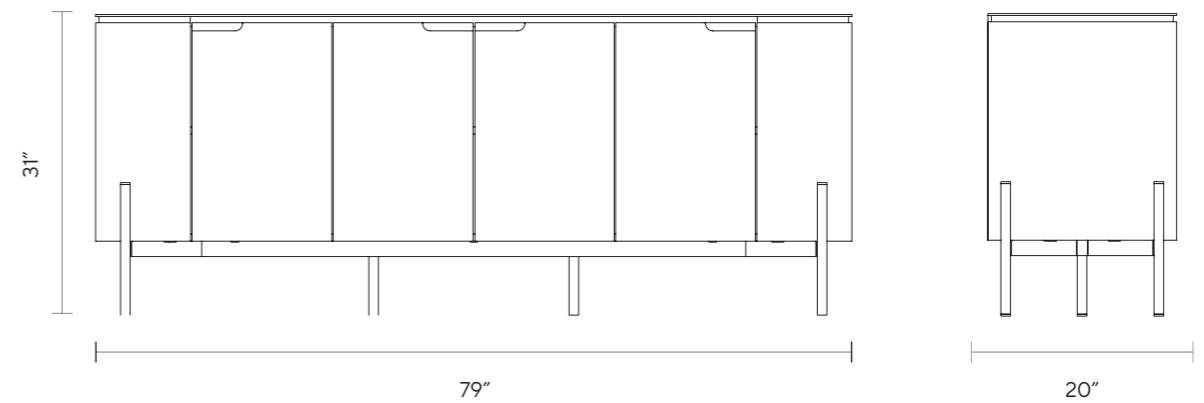

W 79"
D 20"
H 31"

FINISHES

AMERICAN WALNUT
COSMIC BRONZE PAINTED GLASS

FINISHES

URANO LACQUER
URANO FEET
BRONZE MIRROR

MOON

DIMENSIONS

W 32"
D 20"
H 30"