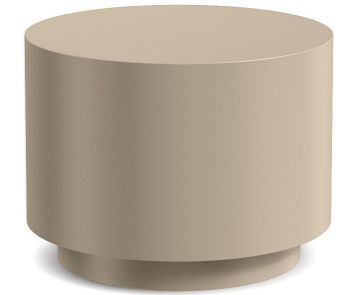

FINISHES

BRONZE