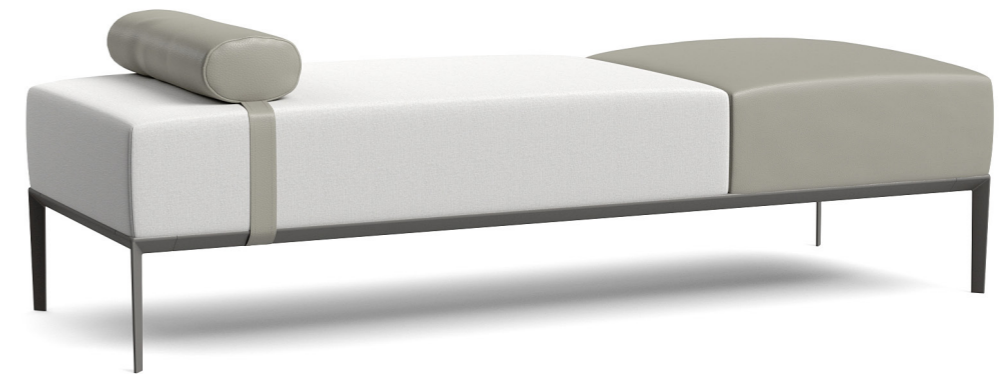

GRAZ

DIMENSIONS

W 63"
D 24"
H 15"

LIMITED AVAILABILITY

FABRIC

SUNDAY LINEN SAND (M1122)
PISTACHIO NATURAL LEATHER

FINISHES

CAPPUCCINO