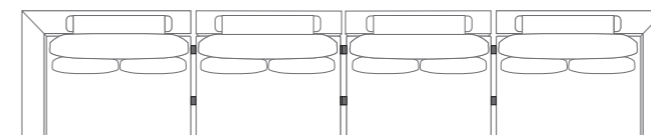

DIMENSIONS

W 126"
D 126"
H 35"

2 SEATS + CORNER CHAISE+ ARMLESS

DIMENSIONS

W 148"
D 100"
H 35"

4 SEATS

DIMENSIONS

W 174"
D 41"
H 35"