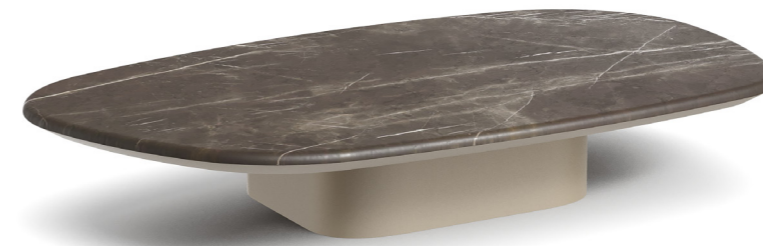

ARRIVING SOON

FINISHES

STARDUST
BRONZE ARMANI MARBLE

DIMENSIONS

W 60"
D 36"
H 10"