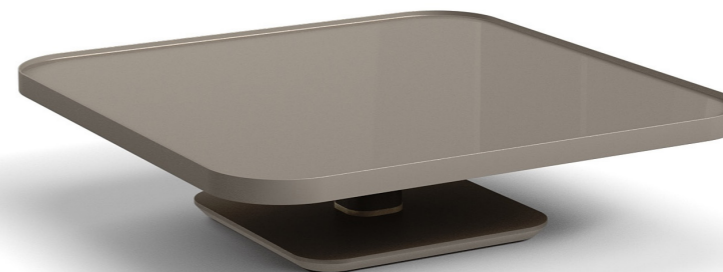

LIMITED AVAILABILITY

FINISHES

URANO
URANO PAINTED GLASS
BRONZE DETAIL

DIMENSIONS

W 39"
D 39"
H 10"