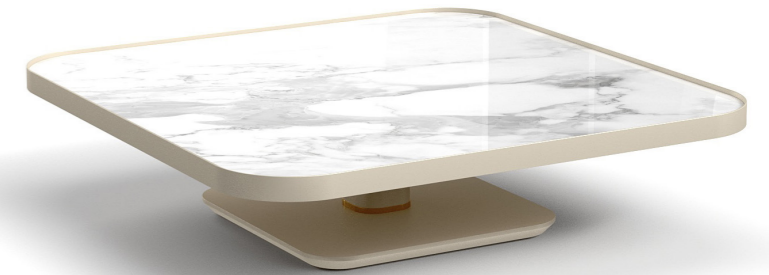

URANO
URANO PAINTED GLASS
BRONZE DETAIL

DIMENSIONS

W 39"
D 39"
H 10"

PLATFORM

LIMITED AVAILABILITY

FINISHES

BRONZE
WHITE BRAZILIAN PORCELAIN
BRASS DETAIL

DIMENSIONS

W 35"
D 35"
H 12"

LIMITED AVAILABILITY

FINISHES

BRONZE
WHITE BRAZILIAN PORCELAIN
BRASS DETAIL

DIMENSIONS

W 39"
D 39"
H 10"

LIMITED AVAILABILITY

FINISHES

BRONZE
WHITE BRAZILIAN PORCELAIN
BRASS DETAIL

DIMENSIONS

W 31"
D 31"
H 14"

PLATFORM

FINISHES

CHAMPAGNE
WHITE BRAZILIAN PORCELAIN
SUNSET GOLD

LIMITED AVAILABILITY

DIMENSIONS