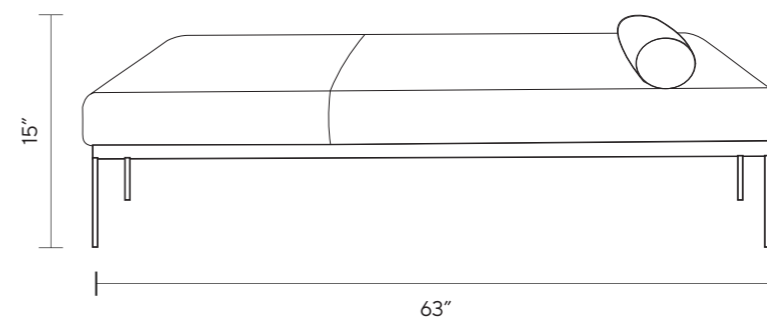

FLORENTINE

DIMENSIONS

W 71"
D 24"
H 17"

FABRIC

BRAQUE ARMANI (T1262)

DETAILS

URANO METAL
BRAIDED LEATHER COFFEE

FINISHES