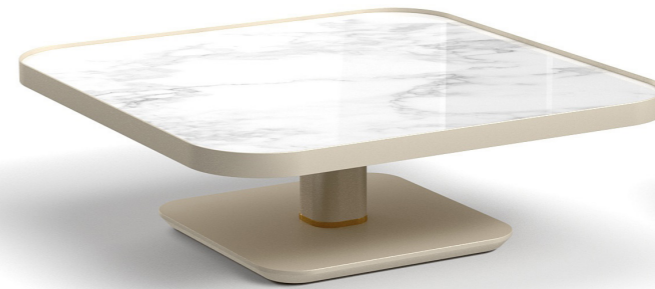

DIMENSIONS

W 35"
D 35"
H 12"

LIMITED AVAILABILITY

FINISHES

URANO
URANO PAINTED GLASS
BRONZE DETAIL

DIMENSIONS

W 39"
D 39"
H 10"

FINISHES

URANO
URANO PAINTED GLASS
BRONZE DETAIL

DIMENSIONS

W 39"
D 39"
H 10"

PLATFORM

LIMITED AVAILABILITY

FINISHES

BRONZE
WHITE BRAZILIAN PORCELAIN
BRASS DETAIL

DIMENSIONS