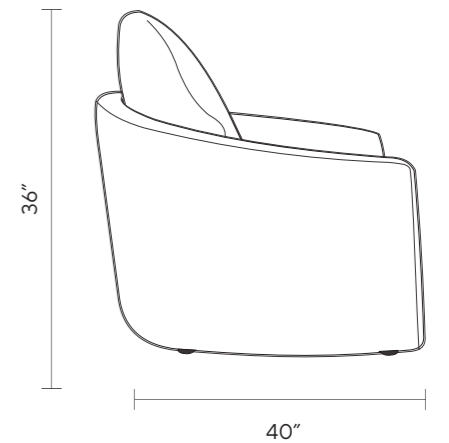

BOUCLE 1817 SILVER DUST (M1117)
ICY GREY SYNTHETIC LEATHER (T5102)

VIRIA

DIMENSIONS

W 37"
D 33"
H 29"

LIMITED AVAILABILITY

FABRIC

DOVE WEAVE (T1113)
ICY GREY SYNTHETIC LEATHER (T5102)

FINISHES