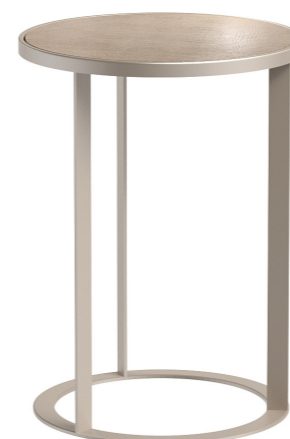

LIMITED AVAILABILITY

FINISHES

CHAMPAGNE
NUDE LIZARD