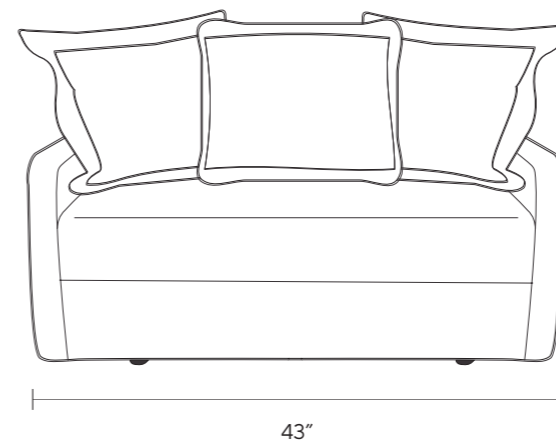

BOUCLE 1817 SILVER DUST (M1117)
ICY GREY SYNTHETIC LEATHER (T5102)

VIRIA

DIMENSIONS

W 37"
D 33"
H 29"

LIMITED AVAILABILITY

FABRIC

DOVE WEAVE (T1113)
ICY GREY SYNTHETIC LEATHER (T5102)

FINISHES