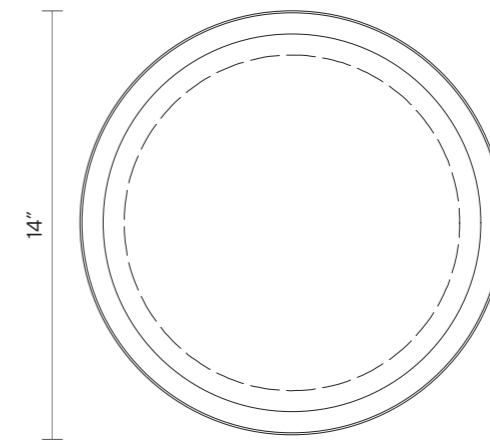

ECLIPSE

DIMENSIONS

Ø 39"
H 14"

LIMITED AVAILABILITY

FINISHES

AMERICAN WALNUT
SILVER MIRROR

LIMITED AVAILABILITY

FINISHES

BLACK LACQUER
SILVER MIRROR