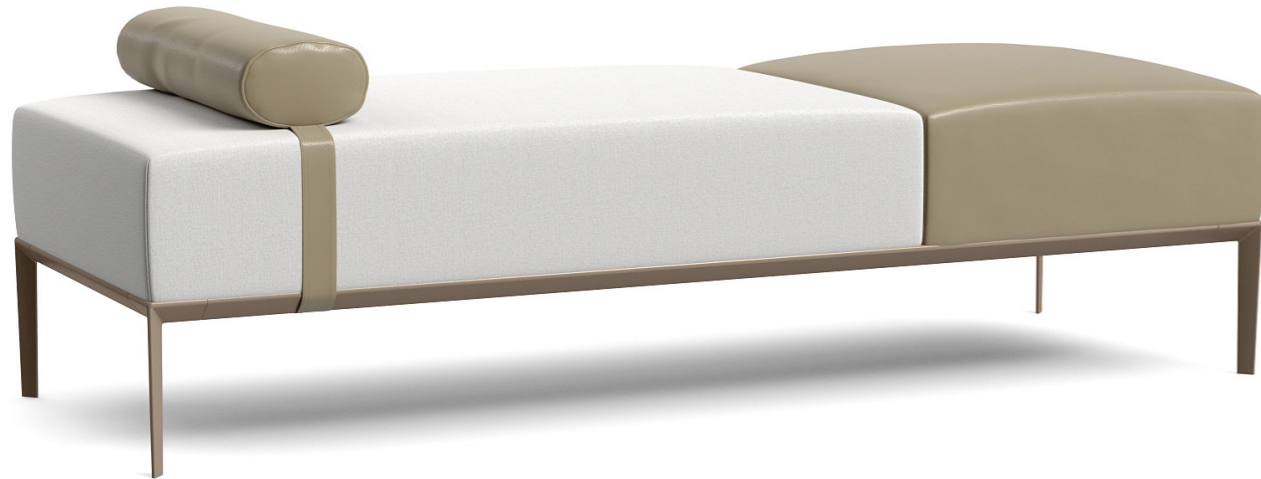

GRAZ

DIMENSIONS

W 63"
D 24"
H 15"

LIMITED AVAILABILITY

FABRIC

SUNDAY LINEN SAND (M1122)
PISTACHIO NATURAL LEATHER

FINISHES

CAPPUCCINO