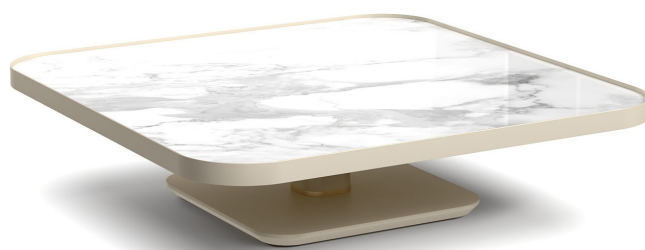

BRONZE
WHITE BRAZILIAN PORCELAIN
BRASS DETAIL

DIMENSIONS

W 31"
D 31"
H 14"

PLATFORM

FINISHES

CHAMPAGNE
WHITE BRAZILIAN PORCELAIN
SUNSET GOLD

LIMITED AVAILABILITY

DIMENSIONS

W 35"
D 35"
H 12"

FINISHES

CHAMPAGNE
WHITE BRAZILIAN PORCELAIN
SUNSET GOLD

LIMITED AVAILABILITY

DIMENSIONS

W 39"
D 39"
H 10"

FINISHES

COSMIC BRONZE
COSMIC BRONZE PAINTED GLASS
CHAMPAGNE DETAIL