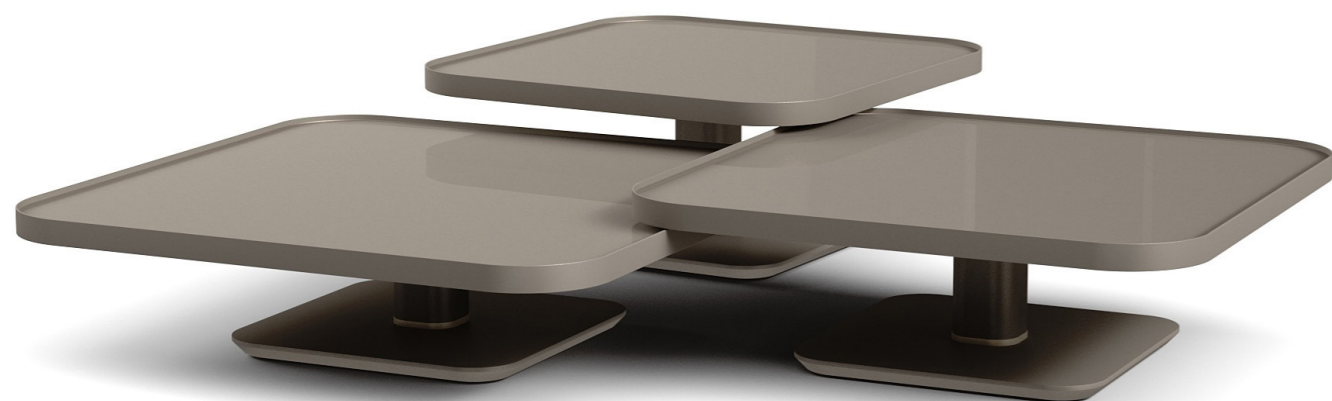

STARDUST
STARDUST PAINTED GLASS
URANO DETAIL

DIMENSIONS

W 39"
D 39"
H 10"

FINISHES

STARDUST
STARDUST PAINTED GLASS

DIMENSIONS

W 31"
D 31"
H 16"

PLATFORM