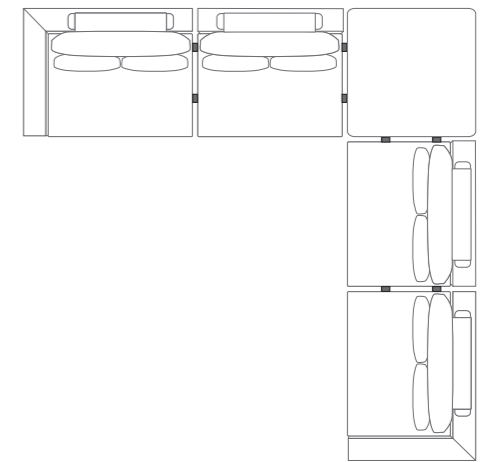

W 41"
D 41"
H 17"

LEFT/RIGHT ARM 2 SEATS

DIMENSIONS

W 87"
D 41"
H 35"

LAYOUTS WE LOVE

2 SEATS + CORNER CHAISE

DIMENSIONS

W 148"
D 61"
H 35"