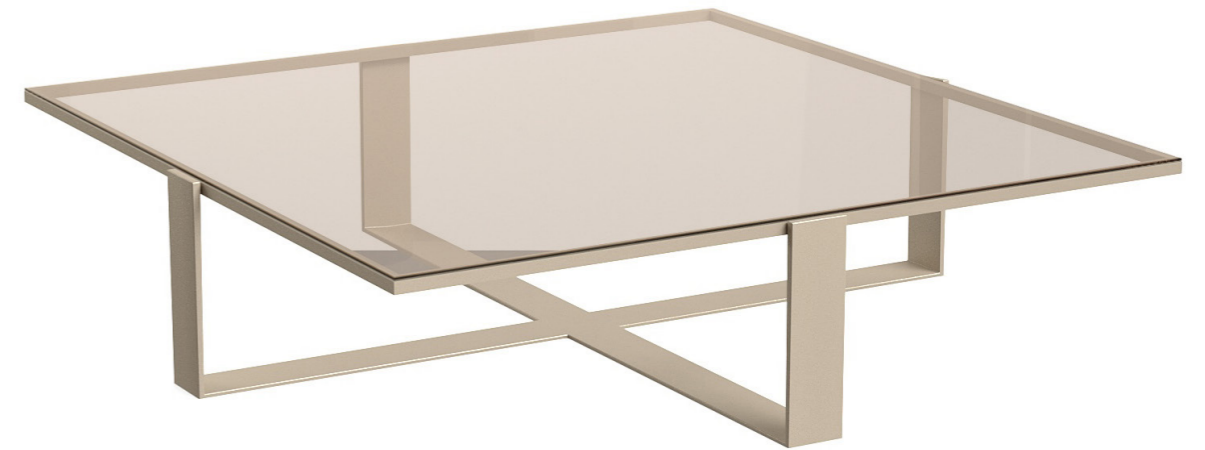

FINISHES

COSMIC BRONZE
BRONZE GLASS

DIMENSIONS

W 39"
D 39"
H 12"