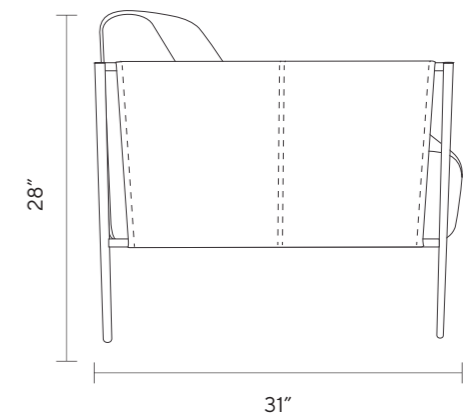

FINISHES

CARBON

PALERMO

SWIVEL

DIMENSIONS

W 27"
D 33"
H 37"

LIMITED AVAILABILITY

FABRIC