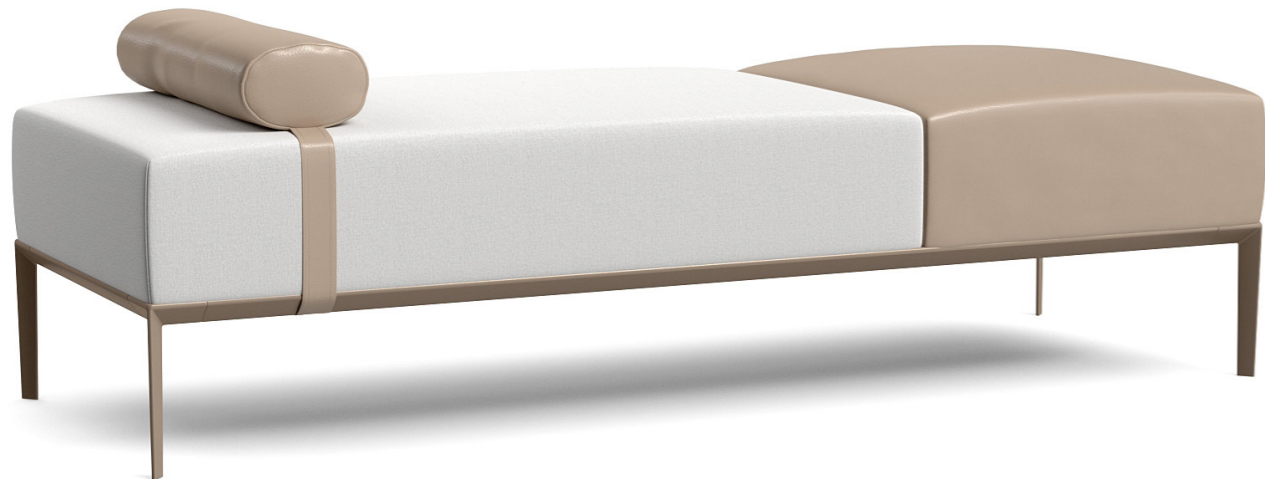

FABRIC

SUNDAY LINEN SAND (M1122)
GRIGIO NATURAL LEATHER

FINISHES

CARBON

GRAZ

DIMENSIONS

W 63"
D 24"
H 15"

LIMITED AVAILABILITY