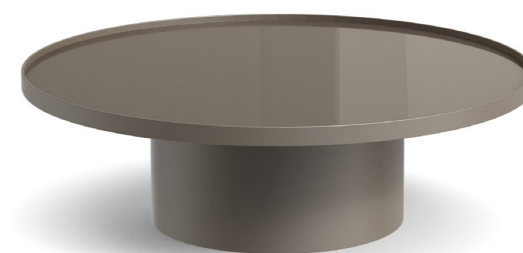

LIMITED AVAILABILITY

FINISHES

URANO
URANO PAINTED GLASS

DIMENSIONS

Ø 39"
H 12"