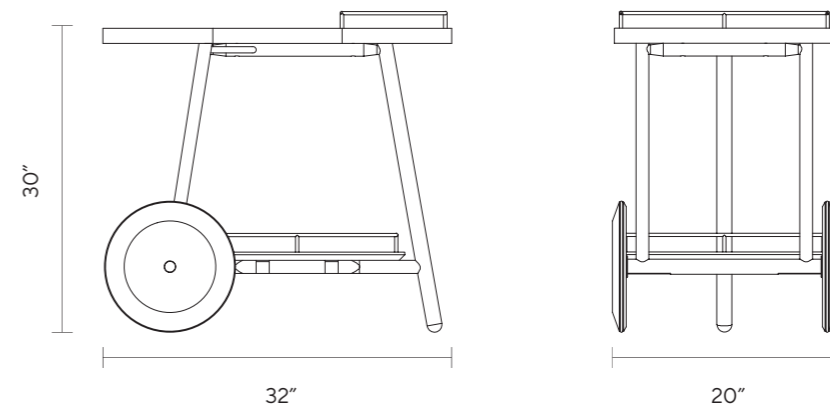

LIMITED AVAILABILITY

FINISHES

AMERICAN WALNUT
BRONZE DETAIL

MILLA

DIMENSIONS

W 39"
D 22"
H 28"

FINISHES

GREY LACQUER
BRONZE MIRROR
BRONZE DETAIL