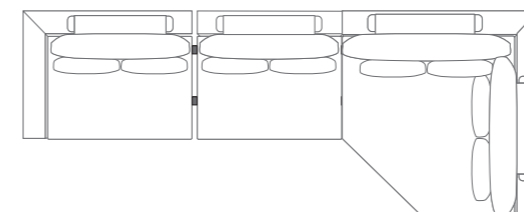

W 157"
D 41"
H 35"

2 SEATS + CORNER CHAISE

DIMENSIONS

W 163"
D 61"
H 35"

SAN MIGUEL

AS SHOWN

LIMITED AVAILABILITY

DIMENSIONS