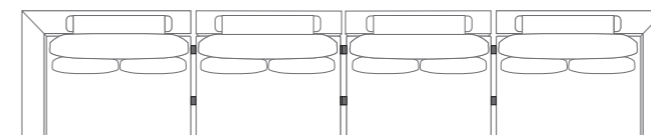

4 SEATS

DIMENSIONS

W 174"
D 41"
H 35"