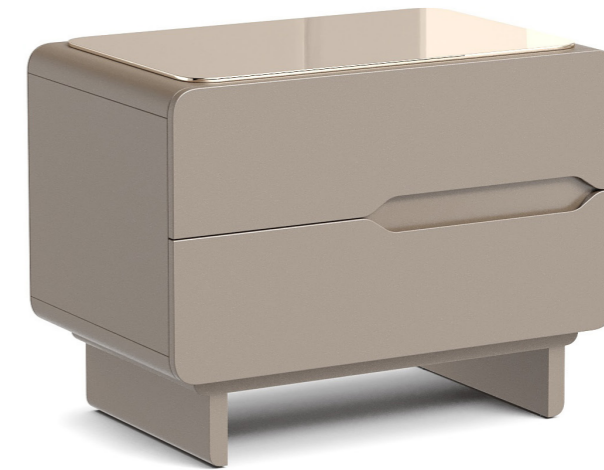

ARRIVING SOON

FINISHES

FENDI
BRONZE MIRROR

DETAILS

FENDI