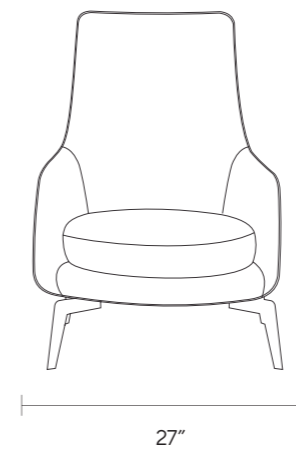

PALERMO

SWIVEL

DIMENSIONS

W 27"
D 33"
H 37"

LIMITED AVAILABILITY

FABRIC

LR VELVET (113) BURGUNDY (M3101)

FINISHES

CARBON

LIMITED AVAILABILITY

FABRIC

EC VELVET MUSTARD (M3108)

FINISHES

CARBON

LIMITED AVAILABILITY

FABRIC

DARK GREEN VELVET (C3092)

FINISHES

CAPPUCCINO