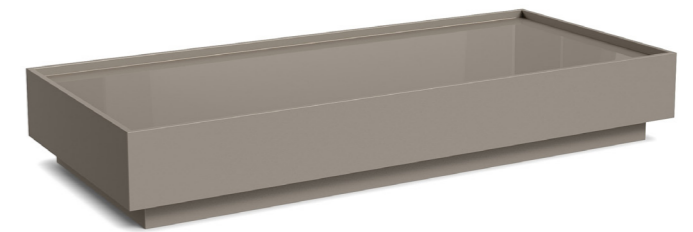

FINISHES

URANO LACQUER
BRONZE MIRROR

FINISHES

AMERICAN WALNUT
MOCCA PAINTED GLASS

FINISHES

URANO LACQUER
URANO PAINTED GLASS