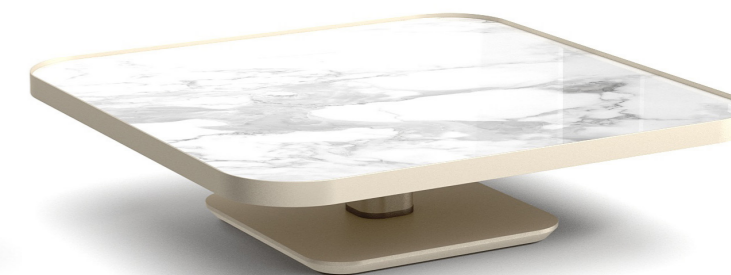

PLATFORM

LIMITED AVAILABILITY

FINISHES

BRONZE
WHITE BRAZILIAN PORCELAIN
URANO DETAIL

DIMENSIONS

W 35"
D 35"
H 12"

FINISHES

BRONZE
WHITE BRAZILIAN PORCELAIN
URANO DETAIL