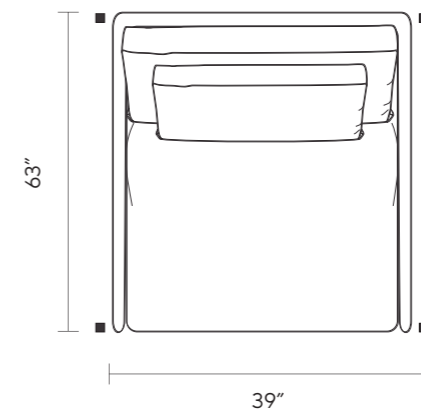

MOOI CHAISE

DIMENSIONS

W 39"
D 63"
H 36"

LIMITED AVAILABILITY

FABRIC

RAW BEIGE LINEN (T1127)
TAUPE SYNTHETIC LEATHER FRAME (T5104)

FINISHES

BROWN