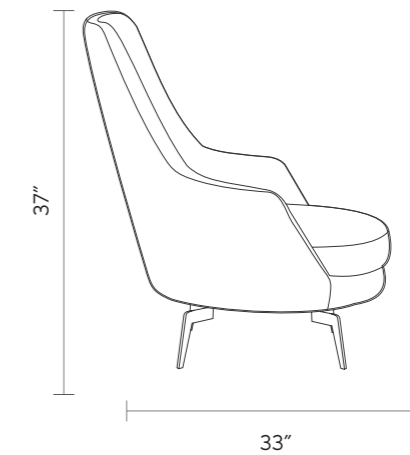

PALERMO

SWIVEL

DIMENSIONS

W 27"
D 33"
H 37"

LIMITED AVAILABILITY

FABRIC

LR VELVET (113) BURGUNDY (M3101)

FINISHES

CARBON

LIMITED AVAILABILITY

FABRIC

EC VELVET MUSTARD (M3108)

FINISHES

CARBON

LIMITED AVAILABILITY

FABRIC

DARK GREEN VELVET (C3092)

FINISHES

CAPPUCCINO