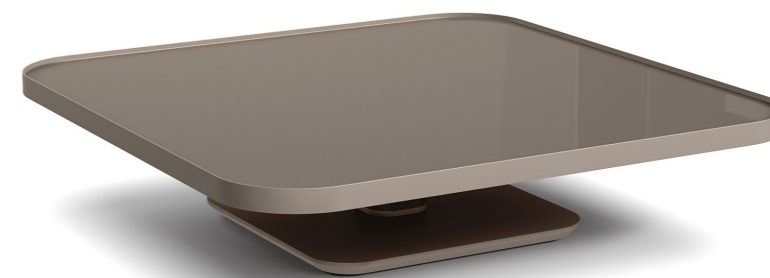

BRONZE
WHITE BRAZILIAN PORCELAIN
BRASS DETAIL

DIMENSIONS

W 31"
D 31"
H 14"

PLATFORM

FINISHES

CHAMPAGNE
WHITE BRAZILIAN PORCELAIN
SUNSET GOLD

LIMITED AVAILABILITY

DIMENSIONS

W 35"
D 35"
H 12"

FINISHES

CHAMPAGNE
WHITE BRAZILIAN PORCELAIN
SUNSET GOLD

LIMITED AVAILABILITY

DIMENSIONS

W 39"
D 39"
H 10"

FINISHES

COSMIC BRONZE
COSMIC BRONZE PAINTED GLASS
CHAMPAGNE DETAIL