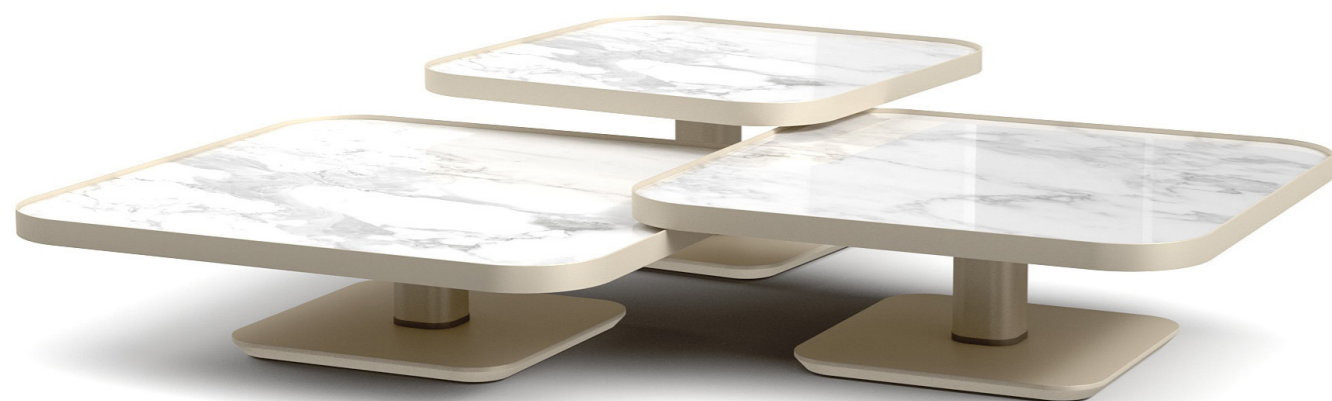

PLATFORM

LIMITED AVAILABILITY

FINISHES

BRONZE
WHITE BRAZILIAN PORCELAIN
URANO DETAIL

DIMENSIONS

W 35"
D 35"
H 12"

FINISHES

BRONZE
WHITE BRAZILIAN PORCELAIN
URANO DETAIL