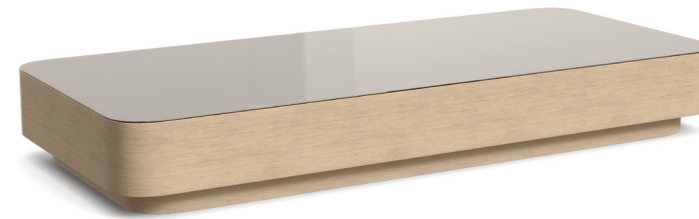

MINOS

DIMENSIONS

W 71"
D 31"
H 11"