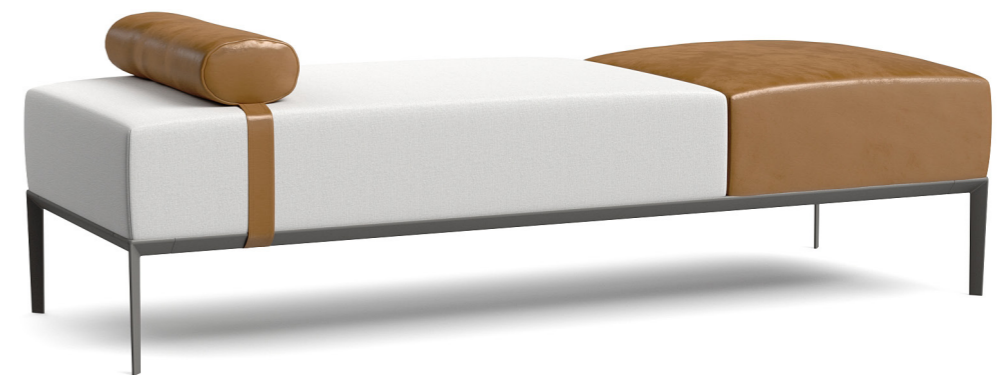

FABRIC

SUNDAY LINEN SAND (M1122)
GRIGIO NATURAL LEATHER

FINISHES

CARBON

GRAZ

DIMENSIONS

W 63"
D 24"
H 15"

LIMITED AVAILABILITY