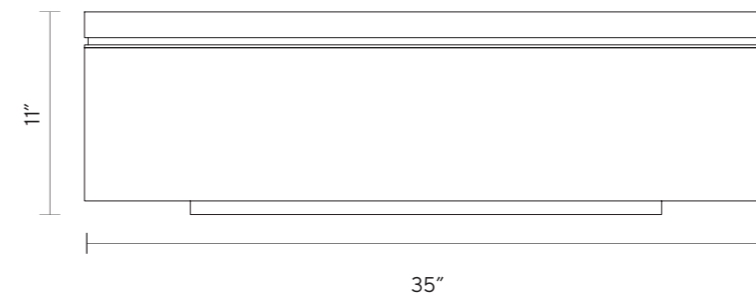

DUNE

DIMENSIONS

Ø 35"
H 11"

LIMITED AVAILABILITY

FINISHES

STARDUST LACQUER
STARDUST PAINTED GLASS