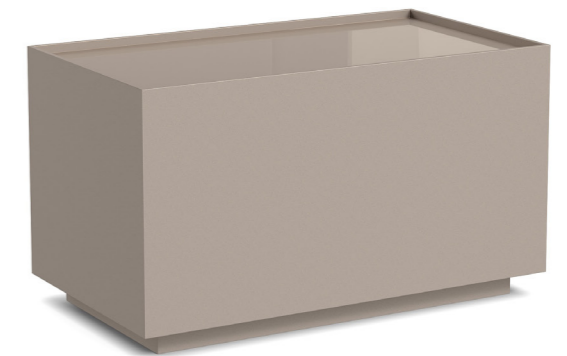

FINISHES

COSMIC BRONZE
COSMIC BRONZE PAINTED GLASS