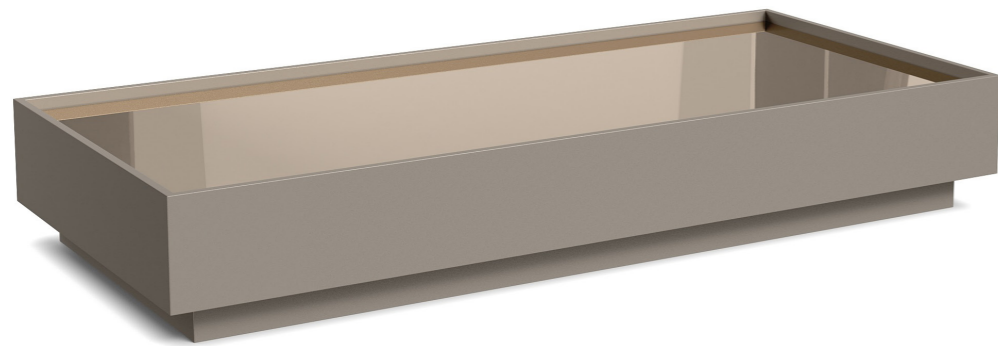

BRICK

DIMENSIONS

W 71"
D 31"
H 11"

LIMITED AVAILABILITY