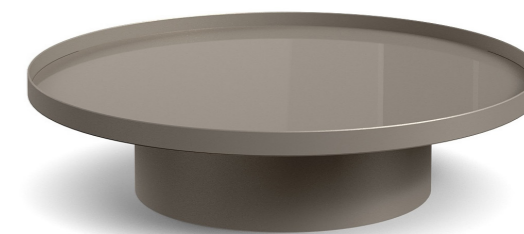

MUSH

LIMITED AVAILABILITY

FINISHES

URANO
URANO PAINTED GLASS

DIMENSIONS

Ø 31"
H 14"

LIMITED AVAILABILITY

FINISHES