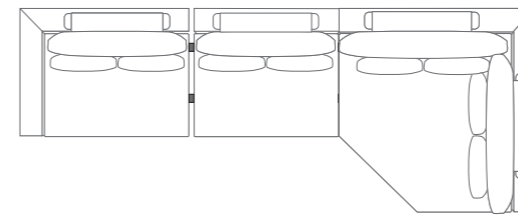

LAYOUTS WE LOVE

2 SEATS + CORNER CHAISE

DIMENSIONS

W 148"
D 61"
H 35"