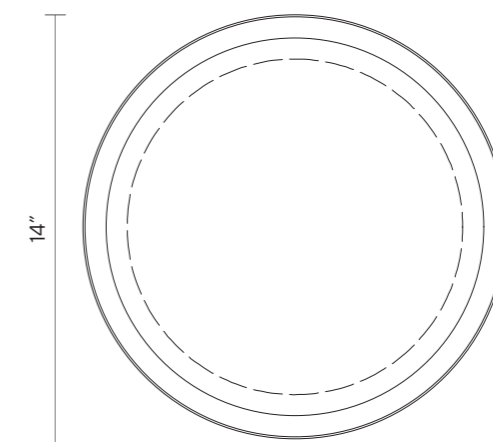

ECLIPSE

DIMENSIONS

Ø 39"
H 14"

LIMITED AVAILABILITY

FINISHES

AMERICAN WALNUT
SILVER MIRROR

LIMITED AVAILABILITY

FINISHES

BLACK LACQUER
SILVER MIRROR