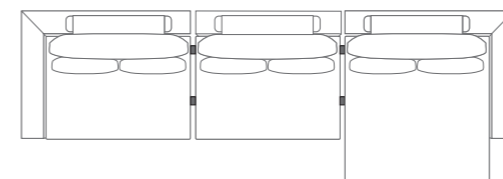

2 SEATS + CHAISE

DIMENSIONS

W 133"
D 63"
H 35"