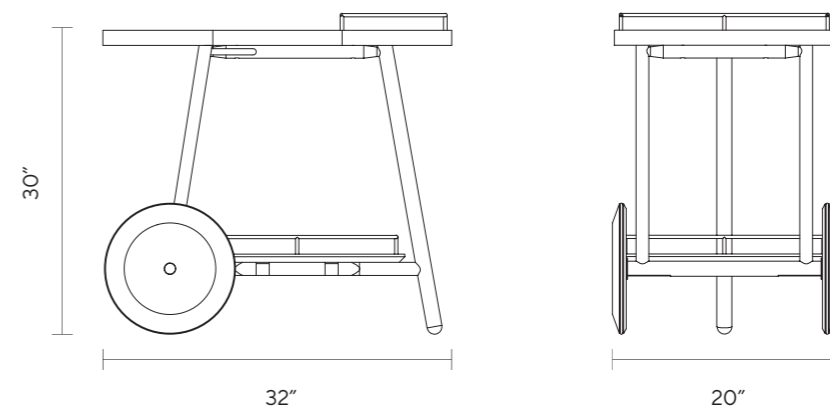

MOON

DIMENSIONS

W 32"
D 20"
H 30"

LIMITED AVAILABILITY

FINISHES

AMERICAN WALNUT
BRONZE DETAIL