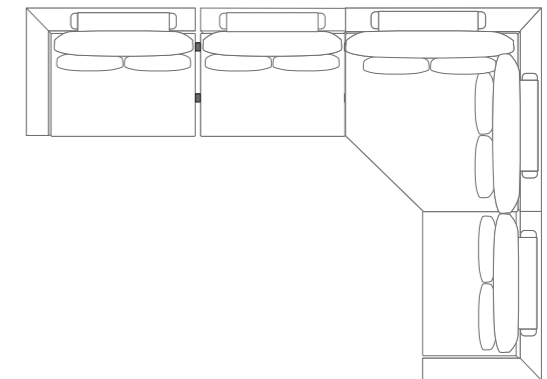

## LAYOUTS WE LOVE

2 SEATS

**DIMENSIONS**

W 110"  
D 41"  
H 35"

4 SEATS

**DIMENSIONS**

W 163"  
D 116"  
H 35"

3 SEATS