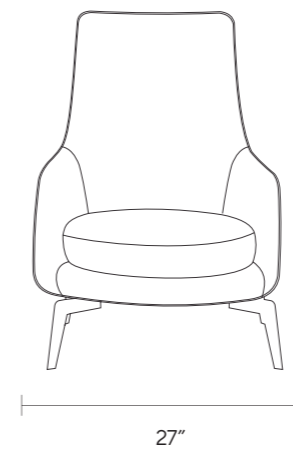

PALERMO

SWIVEL

DIMENSIONS

W 27"
D 33"
H 37"

LIMITED AVAILABILITY

FABRIC

LR VELVET (113) BURGUNDY (M3101)

FINISHES

CARBON

LIMITED AVAILABILITY

FABRIC

EC VELVET MUSTARD (M3108)

FINISHES

CARBON

LIMITED AVAILABILITY

FABRIC

DARK GREEN VELVET (C3092)

FINISHES

CAPPUCCINO