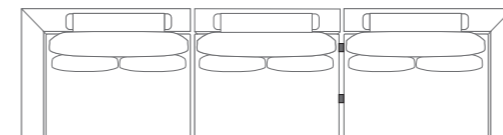

## LAYOUTS WE LOVE

2 SEATS

**DIMENSIONS**

W 110"  
D 41"  
H 35"

4 SEATS

**DIMENSIONS**

W 163"  
D 116"  
H 35"

3 SEATS