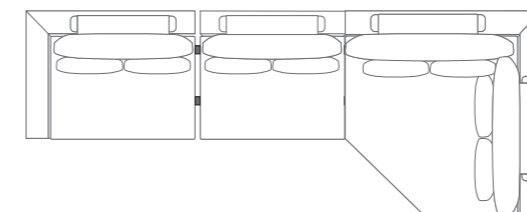

2 SEATS + CORNER CHAISE

DIMENSIONS

W 163"
D 61"
H 35"