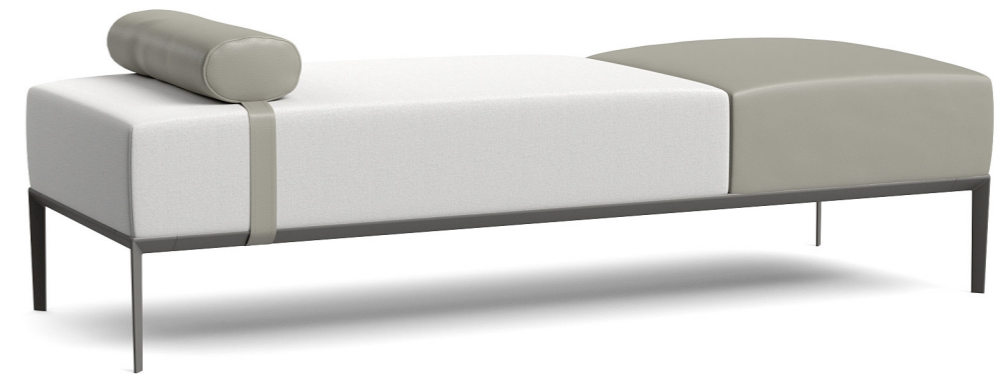

FABRIC

SUNDAY LINEN SAND (M1122)
GRIGIO NATURAL LEATHER

FINISHES

CARBON