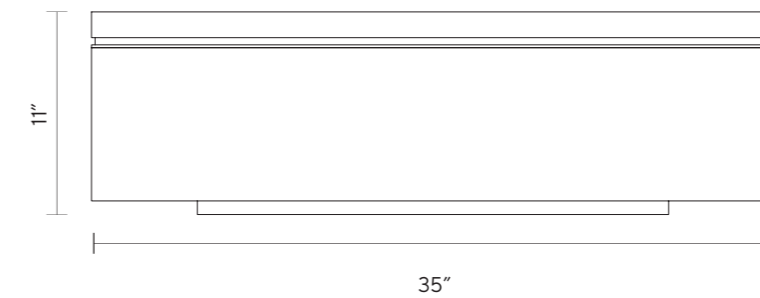

DUNE

DIMENSIONS

Ø 35"
H 11"

LIMITED AVAILABILITY

FINISHES

AMERICAN WALNUT
BRONZE MIRROR

LIMITED AVAILABILITY

FINISHES

BLACK LACQUER
GREY MIRROR

DIMENSIONS

Ø 35"
H 11"

LIMITED AVAILABILITY

FINISHES

BLACK LACQUER
NERO MARQUINA PORCELAIN

DIMENSIONS

Ø 35"
H 10"