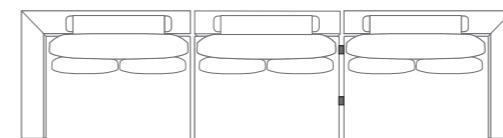

## LAYOUTS WE LOVE

2 SEATS

**DIMENSIONS**

W 94"  
D 41"  
H 35"

4 SEATS

**DIMENSIONS**

W 147"  
D 108"  
H 35"

3 SEATS