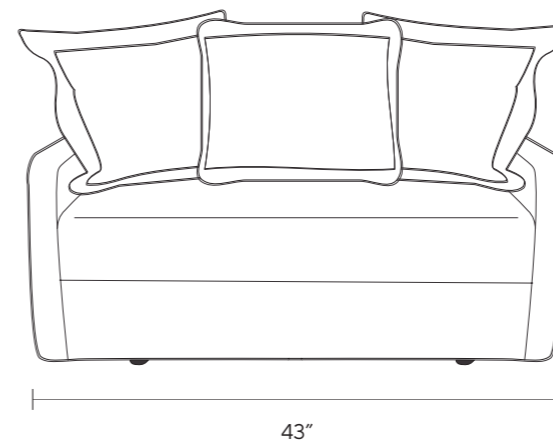

FABRIC

BOUCLE 1817 SILVER DUST (M1117)
ICY GREY SYNTHETIC LEATHER (T5102)