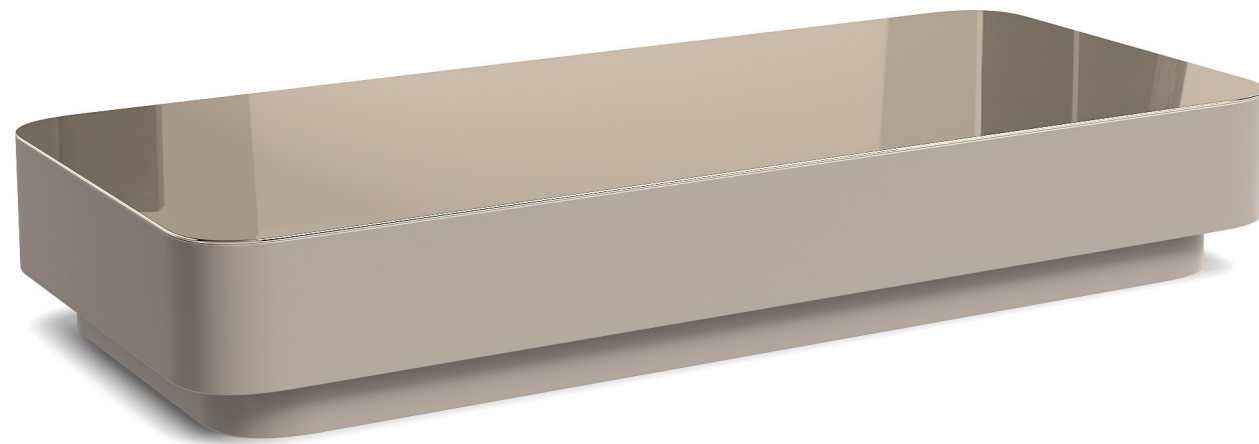

## DIMENSIONS

W 71"  
D 31"  
H 10"

ARRIVING SOON