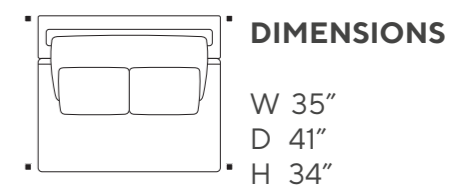

LIMA

AS SHOWN

LIMITED AVAILABILITY

MODULES

DIMENSIONS

W 139"
D 61"
H 34"

FABRIC

CHAMPAGNE BOUCLE (T1150)

MODULES

CORNER CHAISE
ARMLESS
LEFT ARM

RIGHT/LEFT ARM

CORNER CHAISE

ARMLESS