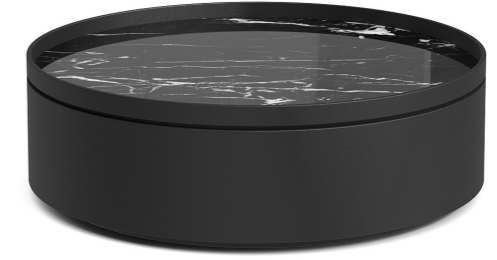

LIMITED AVAILABILITY

FINISHES

BLACK LACQUER
NERO MARQUINA PORCELAIN

DIMENSIONS

Ø 35"
H 10"