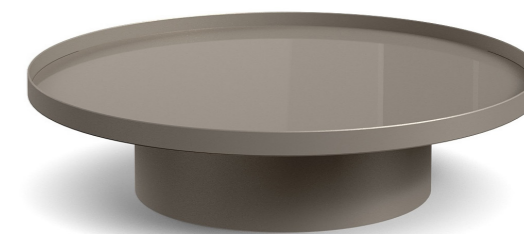

## DIMENSIONS

Ø 31"  
H 14"

LIMITED AVAILABILITY