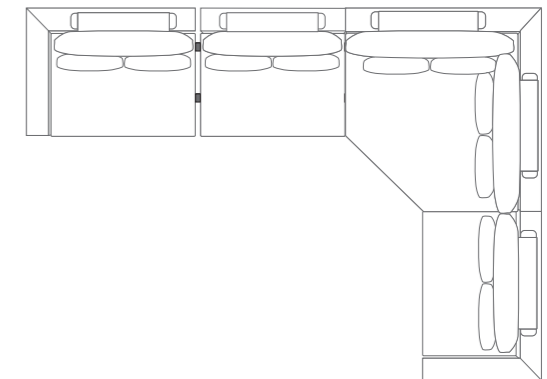

## LAYOUTS WE LOVE

2 SEATS

**DIMENSIONS**

W 94"  
D 41"  
H 35"

4 SEATS

**DIMENSIONS**

W 147"  
D 108"  
H 35"

3 SEATS