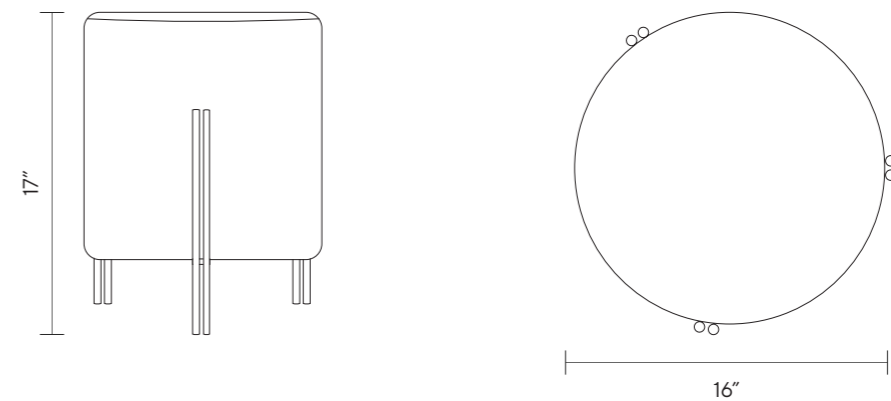

ALAVA

DIMENSIONS

Ø 16"
H 17"

LIMITED AVAILABILITY

FABRIC

NAVY BLUE VELVET (F6102)

FINISHES

CARBON