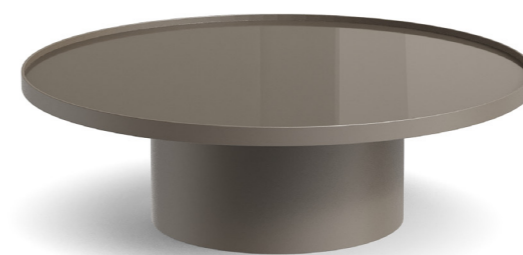

LIMITED AVAILABILITY

FINISHES

URANO
URANO PAINTED GLASS

DIMENSIONS

Ø 39"
H 12"