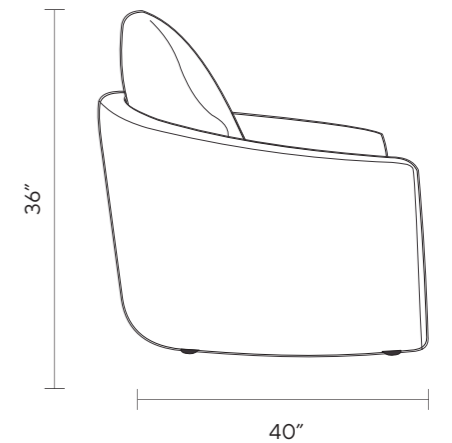

FABRIC

BOUCLE 1817 SILVER DUST (M1117)
ICY GREY SYNTHETIC LEATHER (T5102)