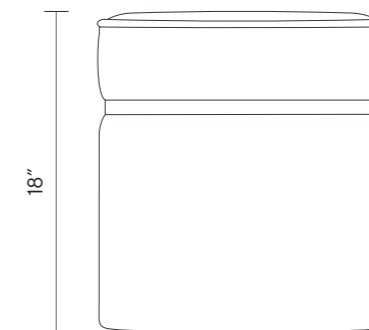

GENOVA

DIMENSIONS

W 16"
D 16"
H 18"

LIMITED AVAILABILITY

FABRIC

DARK GREEN VELVET (C3092)

DETAILS

CAPPUCCINO

LIMITED AVAILABILITY

FABRIC

EC VELVET MUSTARD (M3108)

DETAILS

CARBON

LIMITED AVAILABILITY

FABRIC

LR VELVET (113) BURGUNDY (M3101)

DETAILS

CARBON

LIMITED AVAILABILITY

FABRIC

GREY VELVET (C3090MP)

DETAILS

SUNSET GOLD