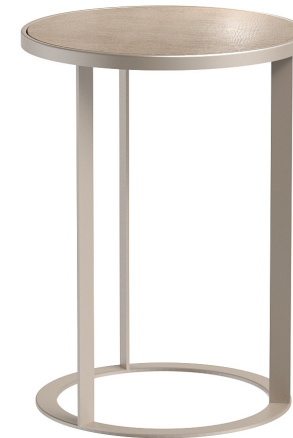

ZIMER

DIMENSIONS

Ø 16"
H 20"

FINISHES

CARBON
CARRARA MARBLE

LIMITED AVAILABILITY

FINISHES

SUNSET GOLD
NERO MARQUINA MARBLE

FINISHES

SUNSET GOLD
CARRARA MARBLE

LIMITED AVAILABILITY

FINISHES

CHAMPAGNE
NUDE LIZARD