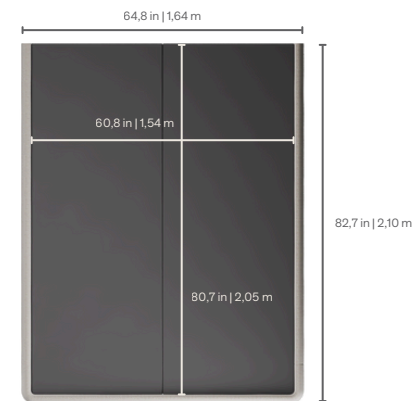

HARMONY

MILAN
BEDS
CAMAS | CAMAS

MILAN

BEDS
CAMAS | CAMAS

HARMONY

MILAN

Center Panel

80,7 in | 2,05 m King
Panel Combination: A, B, A, B, A

King Combination example with fillers
as design options

Side Panel

Details

Filler

4 in | 0,10 m

Headborad Lateral View
Option with or without LED light

Bases

Straight Standard
Option

Cushion Aditonal
Option

HARMONY

MILAN

BEDS
CAMAS | CAMAS

Base Drawing

Bases

Queen Size

King Size

HARMONY

MILAN

BEDS
CAMAS | CAMAS

Headboard Height options: H 47,2 in | 1,20 m. The Headboard is composed of the main Panel, King or Queen and a combination of Side Panels. Headboard is fixed to the wall.