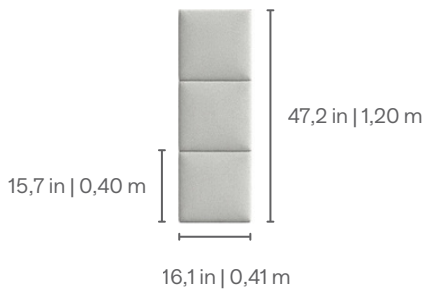

HARMONY

MILAN
BEDS
CAMAS | CAMAS

MILAN

BEDS
CAMAS | CAMAS

HARMONY

MILAN

Center Panel

80,7 in | 2,05 m King
Panel Combination: A, B, A, B, A

65 in | 1,65 m Queen
Panel Combination: A, B, A, B, A

Compositions

King Combination example
Panel Combination: A, B

King Combination example with fillers as design options
Fillers as design options for framind and detail

King Combination example with fillers
as design options

Side Panel

Details

Filler

4 in | 0,10 m

Headborad Lateral View
Option with or without LED light

Bases

Straight Standard
Option

HARMONY

MILAN

BEDS
CAMAS | CAMAS

Headboard Height options: H 47,2 in | 1,20 m. The Headboard is composed of the main Panel, King or Queen and a combination of Side Panels. Headboard is fixed to the wall.