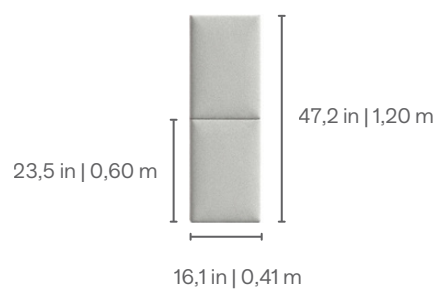

HARMONY

MILAN
BEDS
CAMAS | CAMAS

MILAN

BEDS
CAMAS | CAMAS

HARMONY

MILAN

Center Panel

80,7 in | 2,05 m King
Panel Combination: A, B, A, B, A

65 in | 1,65 m Queen
Panel Combination: A, B, A, B, A

Compositions

King Combination example
Panel Combination: A, B

King Combination example with fillers as design options
Fillers as design options for framind and detail

King Combination example with fillers
as design options

Side Panel

Details

Filler

4 in | 0,10 m

Headborad Lateral View
Option with or without LED light

Bases

Straight Standard
Option

HARMONY

MILAN

BEDS
CAMAS | CAMAS

Headboard Height options: H 47,2 in | 1,20 m. The Headboard is composed of the main Panel, King or Queen and a combination of Side Panels. Headboard is fixed to the wall.