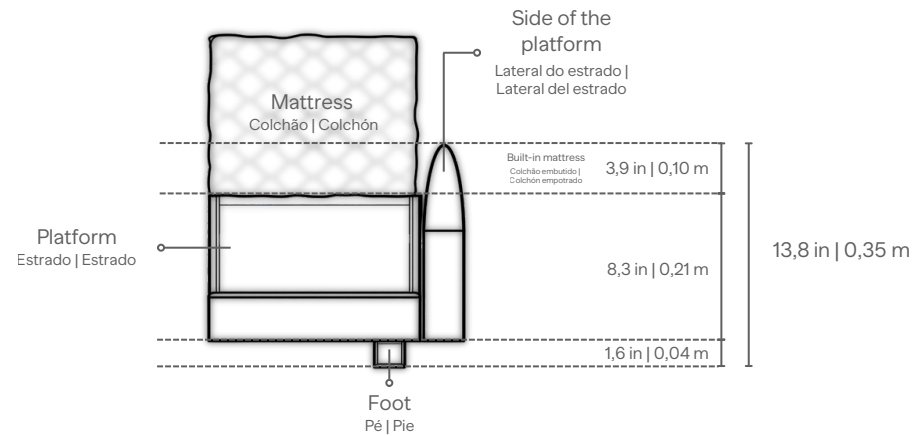

65 in | 1,65 m Queen
Panel Combination: A, B, A, B, A

Compositions

King Combination example
Panel Combination: A, B

King Combination example with fillers as design options
Fillers as design options for framind and detail

King Combination example with fillers
as design options

Side Panel

Details

Filler

4 in | 0,10 m

Headborad Lateral View
Option with or without LED light

Bases

Straight Standard
Option

Cushion Aditonal
Option

HARMONY

MILAN

BEDS
CAMAS | CAMAS

Base Drawing

Bases

Queen Size

King Size

HARMONY

MILAN

BEDS
CAMAS | CAMAS

Headboard Height options: H 47,2 in | 1,20 m. The Headboard is composed of the main Panel, King or Queen and a combination of Side Panels. Headboard is fixed to the wall.