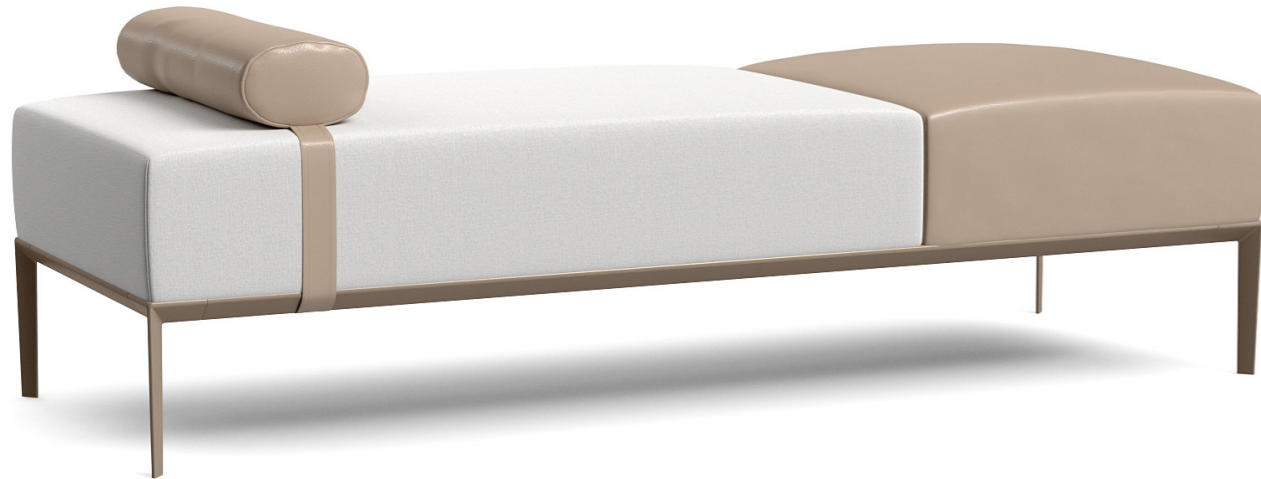

GRAZ

DIMENSIONS

W 63"
D 24"
H 15"

LIMITED AVAILABILITY